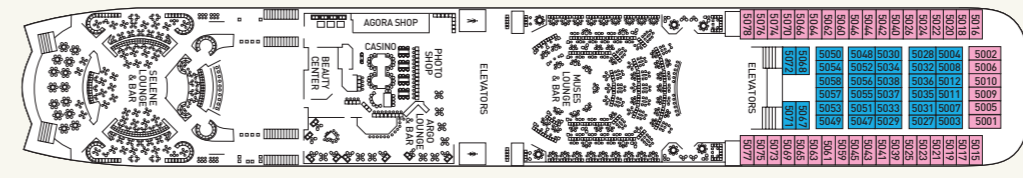

Category	Deck	Description	Number of cabins
Inside Cabins			
IA	2 / 3	2 lower beds, 3rd/4th berth, bathroom with shower	114
IB	3 / 4	2 lower beds, 3rd/4th berth, bathroom with shower	124
IC	5 / 6	2 lower beds, bathroom with shower	68
Outside Cabins			
XA	2 / 3	2 lower beds, 3rd/4th berth, bathroom with shower	160
XB	3 / 4	2 lower beds, 3rd/4th berth, bathroom with shower	146
XC	5 / 6	2 lower beds, bathroom with shower	82
Suites			
SJ Junior Suite	7	2 lower beds, sofa bed, bathroom with bathtub	21
SB Balcony Suite	9	Double bed, sofa bed, bathroom with bathtub, balcony	7
SG Grand Suite	9	Double bed, sofa bed, bathroom with bathtub and shower, balcony	2

DECK 12

DECK 10

DECK 9

DECK 8

DECK 7

DECK 6

DECK 5

DECK 4

DECK 3

DECK 2

Deck plans and cabin layouts are given purely as a guide. Size and layout may vary within the same category. Some cabins in SJ category might have partially obstructed view.