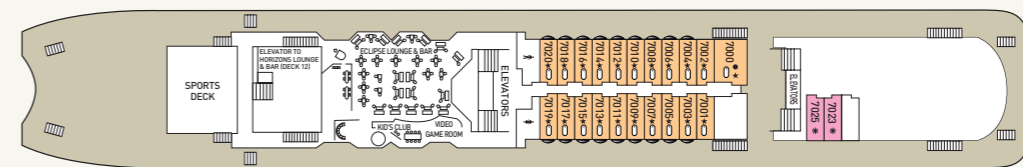

CABIN AMENITIES
 All cabins are equipped with air condition, telephone, hair dryer, safety deposit box and TV. All Suites have refrigerated mini bar.

SYMBOL LEGEND

- none
- double bed
- 2 lower beds + 2 upper beds
- ★ Sofa bed
- ★ Double bed + sofa + cabin with bathtub
- * Suitable for wheelchairs
- Cabins with bathtub
- ◐ Cabins with obstructed view

DECK 12

DECK 10

DECK 9

DECK 8

DECK 7

DECK 6

DECK 5

DECK 4

DECK 3

DECK 2

Deck plans and cabin layouts are given purely as a guide. Size and layout may vary within the same category. Some cabins in SJ category might have partially obstructed view.