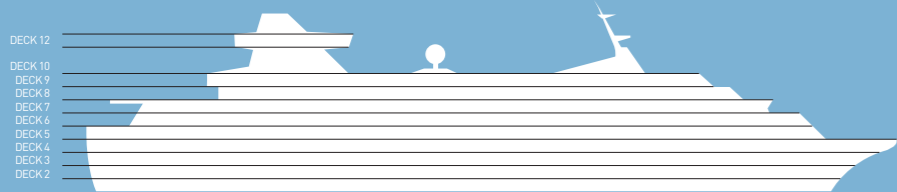

Deck Places to have a good meal

- 9 Aura Grill - Leda Casual Dining
- 4 Aegean Restaurant

Deck Places to have fun

- 12 Horizons Lounge & Bar
- 10 Thalassa Bar
- 9 Helios Bar
- 7 Eclipse Lounge & Bar - Sports Deck
- 5 Muses Lounge & Bar - Argo Lounge & Bar - Casino - Selene Lounge & Bar

Deck Places to treat yourself

- 9 Swimming Pools - Massage Cabana
- 8 Sauna - Massage Rooms - Gym
- 7 Kid's Club - Video Game Room
- 5 Photo Shop - Agora Shop - Beauty Center
- 4 Reception - Shore Excursions - Library - Duty Free & Value Shop
- 1 Medical Center

Category	Deck	Description	Number of cabins
Inside Cabins			
IA	2 / 3	2 lower beds, 3rd/4th berth, bathroom with shower	114
IB	3 / 4	2 lower beds, 3rd/4th berth, bathroom with shower	124
IC	5 / 6	2 lower beds, bathroom with shower	68
Outside Cabins			
XA	2 / 3	2 lower beds, 3rd/4th berth, bathroom with shower	160
XB	3 / 4	2 lower beds, 3rd/4th berth, bathroom with shower	146
XC	5 / 6	2 lower beds, bathroom with shower	82
Suites			
SJ Junior Suite	7	2 lower beds, sofa bed, bathroom with bathtub	21
SB Balcony Suite	9	Double bed, sofa bed, bathroom with bathtub, balcony	7
SG Grand Suite	9	Double bed, sofa bed, bathroom with bathtub and shower, balcony	2

SHIP SPECIFICATIONS
Tonnage 37,584
Length 214.88 m
Breadth 28.4 m
Draught 7 m
Cruising Speed 17 knots
Passenger Decks 10
Elevators 7
Stabilizers YES
Electric Current 110 - 220 V
Classification Society DNV GL

CABIN ACCOMMODATIONS
Total Outside Cabins 418
Out of which Balcony Suites 9
Total Inside Cabins 306
Total Cabins 724

CREW
Crew Members 540
Nationality of Officers Hellenic & Int.
Nationality of Crew European & Int.

CABIN AMENITIES
All cabins are equipped with air condition, telephone, hair dryer, safety deposit box and TV. All Suites have refrigerated mini bar.

SYMBOL LEGEND

- none
- double bed
- 2 lower beds + 2 upper beds
- ★ Sofa bed
- ●★ Double bed + sofa + cabin with bathtub
- Suitable for wheelchairs
- Cabins with bathtub
- ◐ Cabins with obstructed view