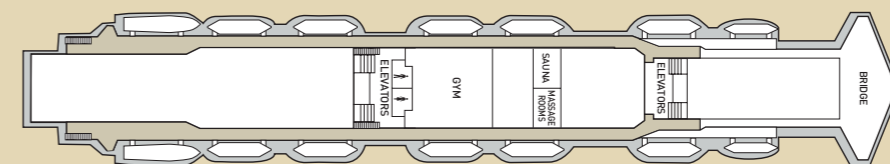

CABIN AMENITIES
 All cabins are equipped with air condition, telephone, hair dryer, safety deposit box and TV. All Suites have refrigerated mini bar.

SYMBOL LEGEND

- none
- double bed
- 2 lower beds + 2 upper beds
- ★ Sofa bed
- ★ Double bed + sofa + cabin with bathtub
- * Suitable for wheelchairs
- Cabins with bathtub
- ◐ Cabins with obstructed view

DECK 12

DECK 10

DECK 9

DECK 8

DECK 7

DECK 6

DECK 5

DECK 4

DECK 3

DECK 2

Deck plans and cabin layouts are given purely as a guide. Size and layout may vary within the same category. Some cabins in SJ category might have partially obstructed view.