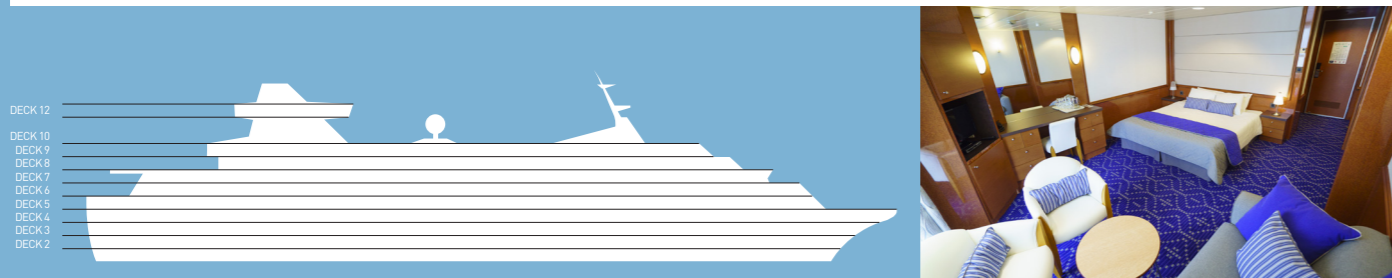

Celestyal Olympia

Suite