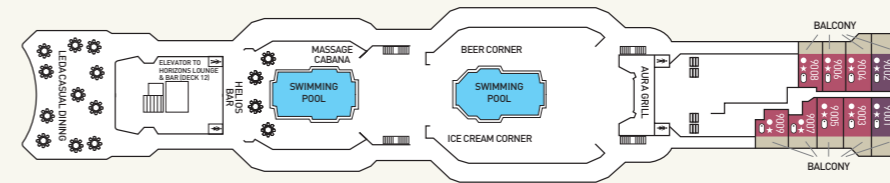

Celestyal Olympia

Deck Places to have a good meal

- 9 Aura Grill - Leda Casual Dining
- 4 Aegean Restaurant

Deck Places to have fun

- 12 Horizons Lounge & Bar
- 10 Thalassa Bar
- 9 Helios Bar
- 7 Eclipse Lounge & Bar - Sports Deck
- 5 Muses Lounge & Bar - Argo Lounge & Bar - Casino - Selene Lounge & Bar

Deck Places to treat yourself

- 9 Swimming Pools - Massage Cabana
- 8 Sauna - Massage Rooms - Gym
- 7 Kid's Club - Video Game Room
- 5 Photo Shop - Agora Shop - Beauty Center
- 4 Reception - Shore Excursions - Library - Duty Free & Value Shop
- 1 Medical Center

Category	Deck	Description	Number of cabins
Inside Cabins			
IA	2 / 3	2 lower beds, 3rd/4th berth, bathroom with shower	114
IB	3 / 4	2 lower beds, 3rd/4th berth, bathroom with shower	124
IC	5 / 6	2 lower beds, bathroom with shower	68
Outside Cabins			
XA	2 / 3	2 lower beds, 3rd/4th berth, bathroom with shower	160
XB	3 / 4	2 lower beds, 3rd/4th berth, bathroom with shower	146
XC	5 / 6	2 lower beds, bathroom with shower	82
Suites			
SJ Junior Suite	7	2 lower beds, sofa bed, bathroom with bathtub	21
SB Balcony Suite	9	Double bed, sofa bed, bathroom with bathtub, balcony	7
SG Grand Suite	9	Double bed, sofa bed, bathroom with bathtub and shower, balcony	2

SHIP SPECIFICATIONS
Tonnage 37,584
Length 214.88 m
Breadth 28.4 m
Draught 7 m
Cruising Speed 17 knots
Passenger Decks 10
Elevators 7
Stabilizers YES
Electric Current 110 - 220 V
Classification Society DNV GL

CABIN ACCOMMODATIONS
Total Outside Cabins 418
Out of which Balcony Suites 9
Total Inside Cabins 306
Total Cabins 724

CREW
Crew Members 540
Nationality of Officers Hellenic & Int.
Nationality of Crew European & Int.

CABIN AMENITIES
All cabins are equipped with air condition, telephone, hair dryer, safety deposit box and TV. All Suites have refrigerated mini bar.

SYMBOL LEGEND