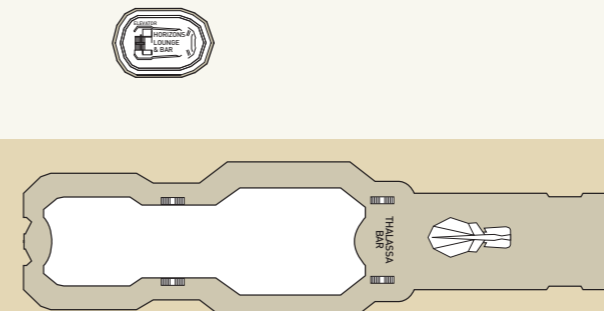

Category	Deck	Description	Number of cabins
Inside Cabins			
IA	2 / 3	2 lower beds, 3rd/4th berth, bathroom with shower	114
IB	3 / 4	2 lower beds, 3rd/4th berth, bathroom with shower	124
IC	5 / 6	2 lower beds, bathroom with shower	68
Outside Cabins			
XA	2 / 3	2 lower beds, 3rd/4th berth, bathroom with shower	160
XB	3 / 4	2 lower beds, 3rd/4th berth, bathroom with shower	146
XC	5 / 6	2 lower beds, bathroom with shower	82
Suites			
SJ Junior Suite	7	2 lower beds, sofa bed, bathroom with bathtub	21
SB Balcony Suite	9	Double bed, sofa bed, bathroom with bathtub, balcony	7
SG Grand Suite	9	Double bed, sofa bed, bathroom with bathtub and shower, balcony	2

SHIP SPECIFICATIONS
 Tonnage 37,584
 Length 214.88 m
 Breadth 28.4 m
 Draught 7 m
 Cruising Speed 17 knots
 Passenger Decks 10
 Elevators 7
 Stabilizers YES
 Electric Current 110 - 220 V
 Classification Society DNV GL

CABIN AMENITIES
 All cabins are equipped with air condition, telephone, hair dryer, safety deposit box and TV. All Suites have refrigerated mini bar.

SYMBOL LEGEND

- none
- double bed
- 2 lower beds + 2 upper beds
- ★ Sofa bed
- ★ Double bed + sofa + cabin with bathtub
- * Suitable for wheelchairs
- Cabins with bathtub
- ◐ Cabins with obstructed view