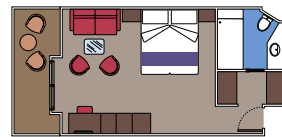

77 Deluxe Suites

Deluxe Suites (from ≈ 24 to ≈ 28 m²)
Double bed can be converted into two single beds.

Private balcony, bathroom with a large shower.

This type of accommodation is available only in the MSC Yacht Club.