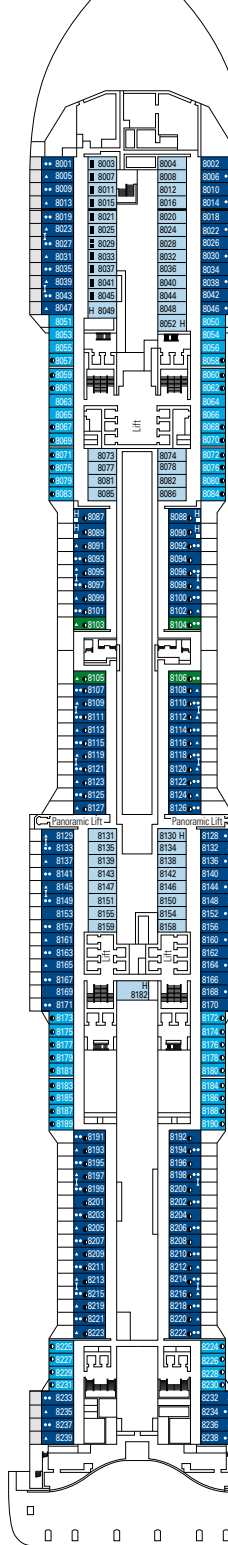

DECK 8
MERAVIGLIA