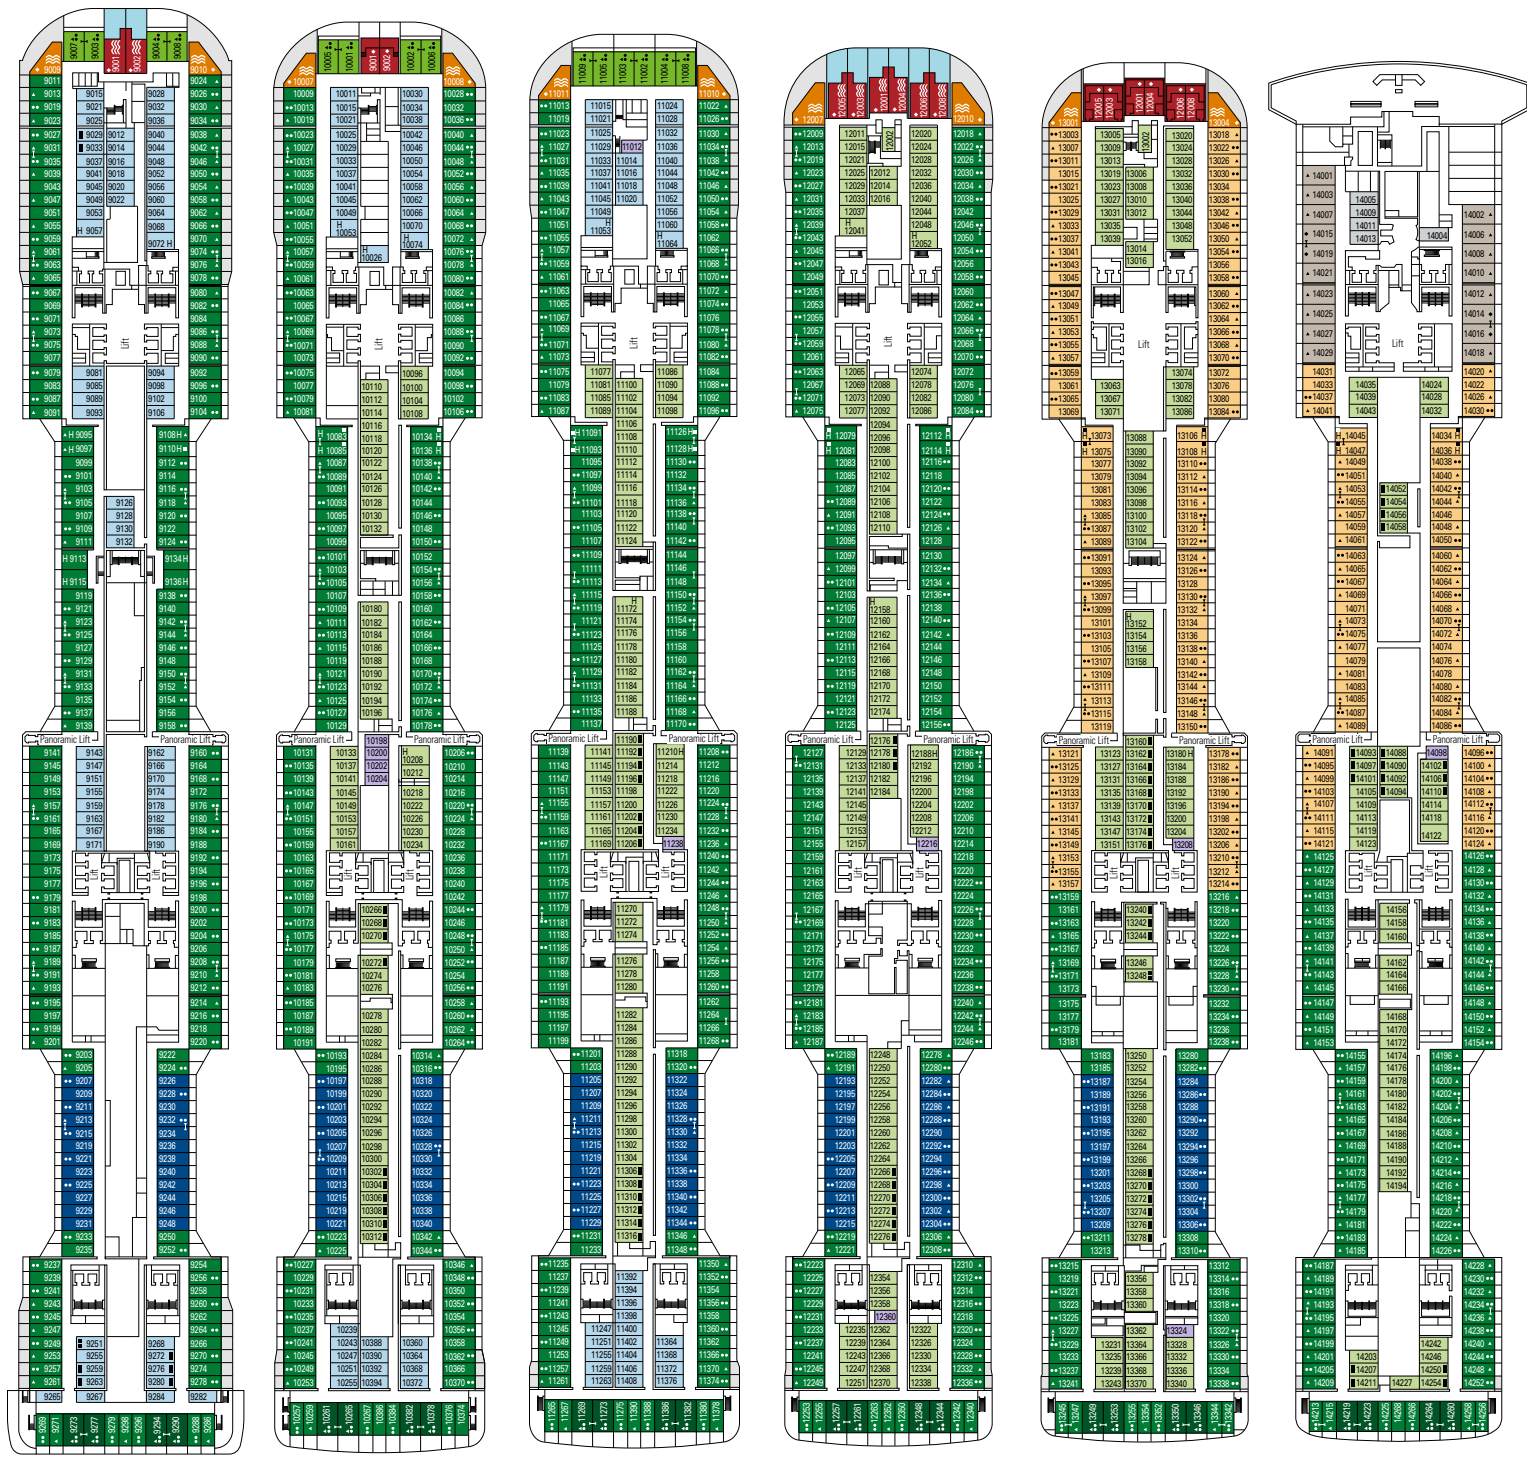

# DECK PLAN & ACCOMODATION

2.217 Cabins  
5.686 Guests

GALLERIA BELLISSIMA

DECK 4  
LIRICA

DECK 5  
OPERA

DECK 6  
MUSICA

DECK 7  
FANTASIA

DECK 8  
MERAVIGLIA

LONDON THEATRE

BUTCHER'S CUT

- Splendida Deck 19
- Divina Deck 18
- Seaview Deck 16
- Preziosa Deck 15
- World Class Deck 14
- Magnifica Deck 13
- Grandiosa Deck 12
- Bellissima Deck 11
- Seaside Evo Deck 10
- Seaside Deck 9
- Meraviglia Deck 8
- Fantasia Deck 7
- Musica Deck 6
- Opera Deck 5
- Lirica Deck 4