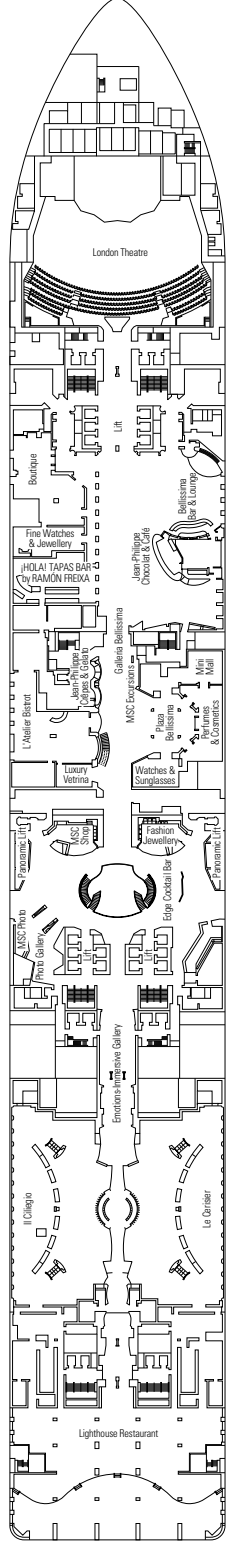

DECK 6
MUSICA