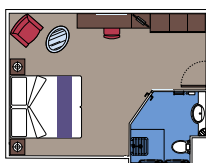

54 Cabins for guests with disabilities or reduced mobility

32 Balcony (from ≈ 21 to 47 m²), 22 Interior (≈ 24 m²)

Double bed can be converted into two single beds.

This type of accommodation is available in Balcony and Interior cabins (with Bella, Aurea or Fantastica experiences).

FACILITIES FOR GUESTS WITH DISABILITIES OR REDUCED MOBILITY

Cabin door width	85,5 cm
Cabin clearance	82,1 cm
Bathroom door width	90 cm
Size of cabin (floor space)	≈ 24 to ≈ 39 m²
Size of bathroom	3,5 m²
Is there a fold-down seat in the shower?	Yes
Height of seat from the floor	44 cm
Does the WC seat have grab rails?	Yes
Are wheelchairs available on board?	In limited numbers*
Are all decks/public areas accessible?	Yes
Are all lifeboats wheelchair-accessible?	No**
Do the lifts have deck indicators?	Visual, Audio & Braille
Can severely visually impaired/blind guests be catered for on the cruise?	Only with full-time carer

*Only for embarkation, disembarkation and emergencies.

**In the event of an emergency, dedicated personnel will help guests with disabilities or reduced mobility to board lifeboats.