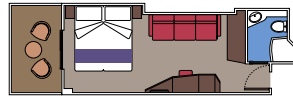

Balcony (from ≈ 12 to ≈ 22 m²)
Double bed can be converted into two single beds.

This type of accommodation is available only with the experiences Bella, Fantastica and Aurea.