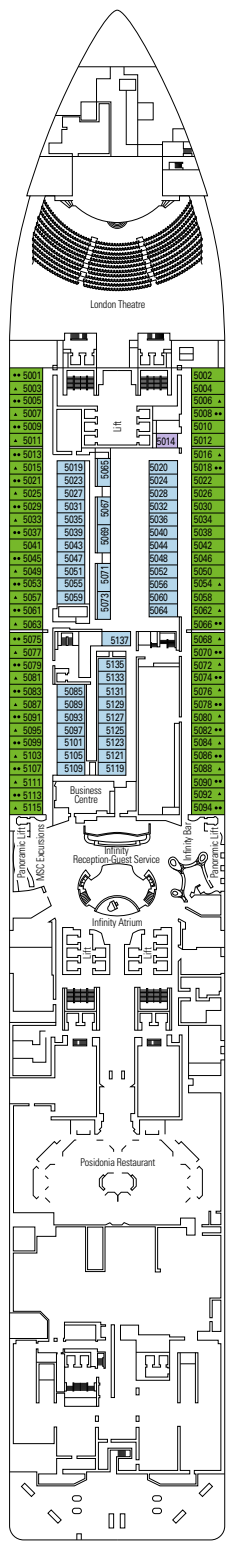

DECK 5
OPERA