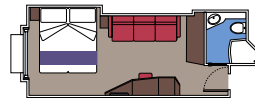

136 Ocean View

Ocean View cabins (from ≈ 15 to ≈ 22 m²)
Double bed can be converted into two single beds.

This type of accommodation is available only with the experiences Bella and Fantastica.