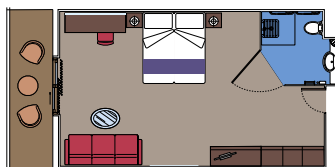

1 Deluxe Suite for guests with disabilities or reduced mobility

Deluxe Suite (≈ 39 m²)

Double bed can be converted into two single beds.

This type of accommodation is available only in the MSC Yacht Club.