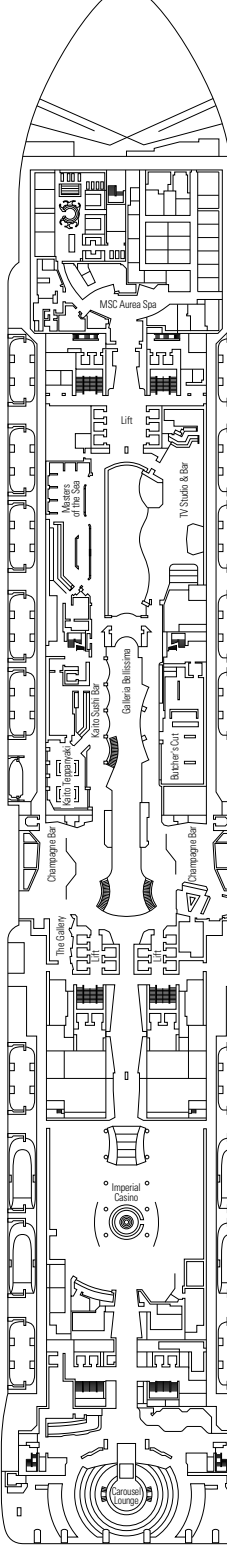

DECK 7
FANTASIA