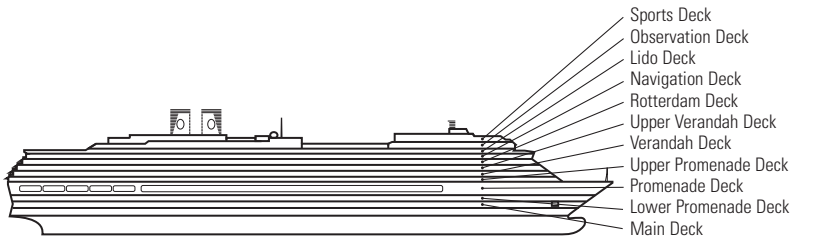

For information regarding stateroom bedding configurations and accessibility features on our ships please visit the [Accessibility](#) section of our website.