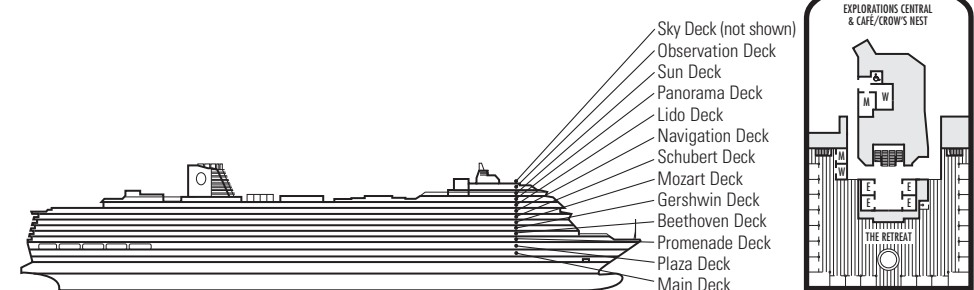

SHIP SPECIFICATIONS & FACILITIES

- 2,668 Guests
- 1,048 Crew
- 99,836 Gross Tons
- 984 Feet Long
- 13 Guest Decks
- Wraparound Promenade Deck
- 13 Restaurants & Cafes
- 7 Entertainment Venues
- 12 Lounges/Bars
- 2 Outdoor Swimming Pools (one with sliding glass roof)
- Spa & Salon
- Fitness Center
- Suite Lounge
- Duty-free Shops
- Internet Center
- Onboard Wi-Fi Access
- Casino
- Sport Court