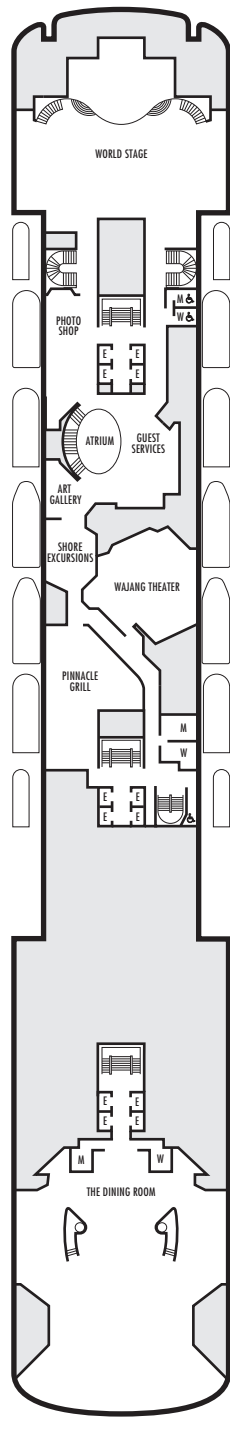

PROMENADE DECK