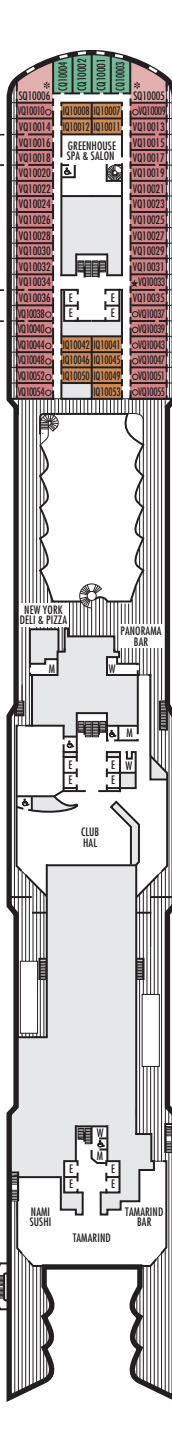

AS A B BC

Vista Suites: 2 lower beds convertible to 1 queen-size bed, shower, sitting area, private verandah, refrigerator, floor-to-ceiling windows.

VERANDAH STATEROOMS

VQ VS V VA VB

Verandah: 2 lower beds convertible to 1 queen-size bed, shower, sitting area, private verandah, floor-to-ceiling windows. All VH-category staterooms have partially obstructed views.

OCEAN VIEW STATEROOMS

FA FB

Family: 2 lower beds convertible to 1 queen-size bed, 1 sofa bed for 2 persons & 1 upper bed. 2 bathrooms — one with bathtub, shower, sink & toilet; one with shower & sink.

CQ C D E F

Large: 2 lower beds convertible to 1 queen-size bed, shower.

OO

Single: 1 lower bed, shower.

INTERIOR STATEROOMS

IQ I J K L

Large or Standard: 2 lower beds convertible to 1 queen-size bed, shower.

N

Large or Standard: 2 lower beds convertible to 1 queen-size bed, shower.

▼ Spa Suites and Staterooms. Opt for the serenity of a Spa Suite or Stateroom, featuring modern spa amenities.

PANORAMA DECK
Staterooms 10001-10055