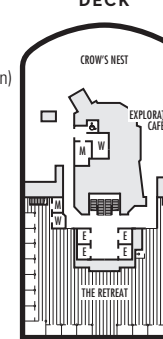

OBSERVATION DECK