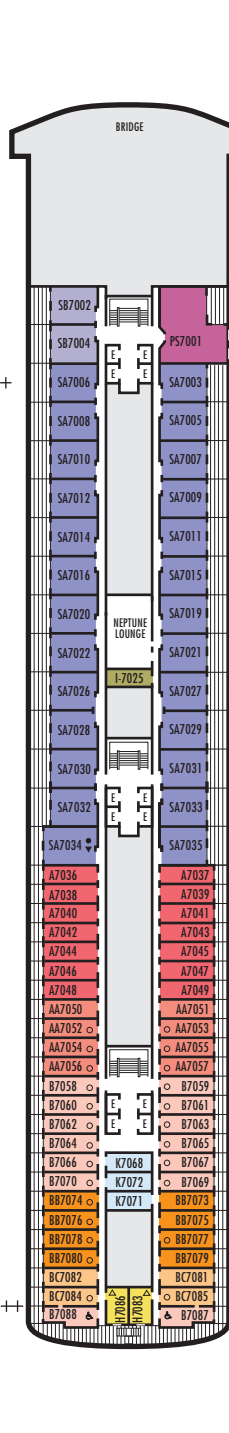

NAVIGATION DECK
Staterooms 7001-7088