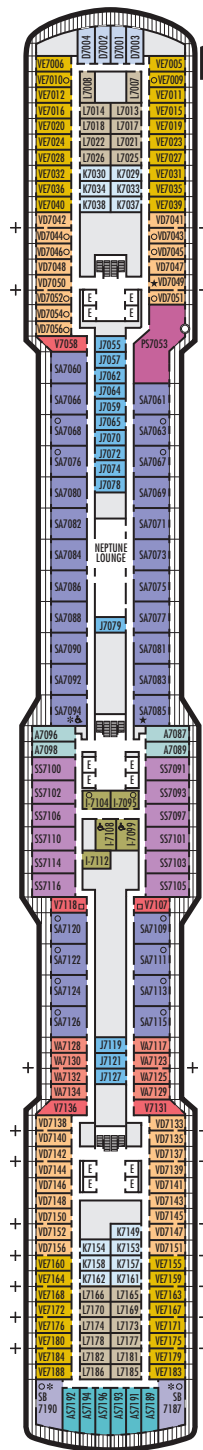

AS A B BC

Vista Suites: 2 lower beds convertible to 1 queen-size bed, shower, sitting area, private verandah, refrigerator, floor-to-ceiling windows.

VERANDAH STATEROOMS

VQ VS V VA VB

Verandah: 2 lower beds convertible to 1 queen-size bed, shower, sitting area, private verandah, floor-to-ceiling windows. All VH-category staterooms have partially obstructed views.

OCEAN VIEW STATEROOMS

FA FB

Family: 2 lower beds convertible to 1 queen-size bed, 1 sofa bed for 2 persons & 1 upper bed. 2 bathrooms — one with bathtub, shower, sink & toilet; one with shower & sink.

CQ C D E F

Large: 2 lower beds convertible to 1 queen-size bed, shower.

OO

Single: 1 lower bed, shower.

INTERIOR STATEROOMS

IQ I J K L

Large or Standard: 2 lower beds convertible to 1 queen-size bed, shower.

N

Large or Standard: 2 lower beds convertible to 1 queen-size bed, shower.

▼ Spa Suites and Staterooms. Opt for the serenity of a Spa Suite or Stateroom, featuring modern spa amenities.

SCHUBERT DECK
Staterooms 7001-7196