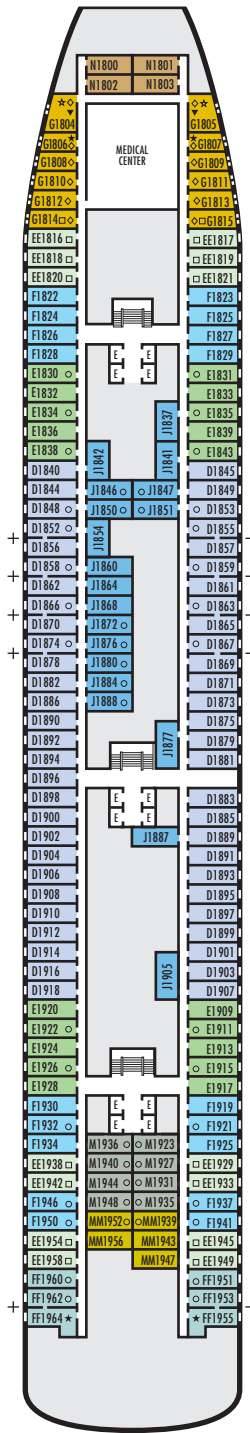

INTERIOR STATEROOMS

I J K L M
MM N
Large: 2 lower beds convertible to 1 queen-size bed, shower.

DOLPHIN DECK
Staterooms 1800-1964

MAIN DECK
Staterooms 2500-2715

LOWER PROMENADE DECK
Staterooms 3300-3431

PROMENADE DECK