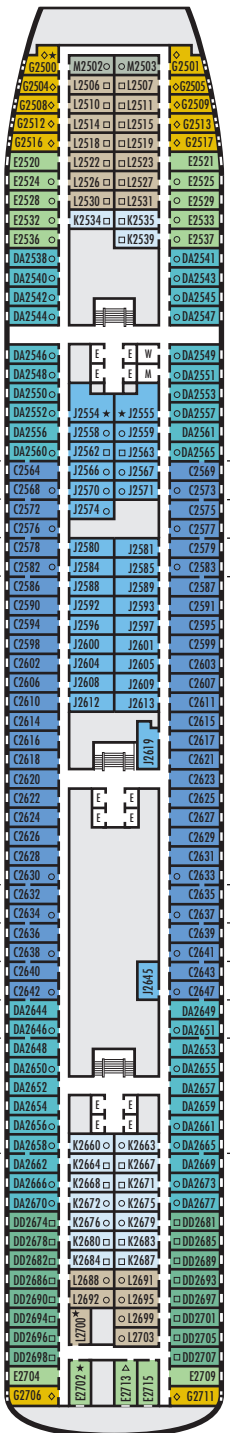

INTERIOR STATEROOMS

I J K L M
MM N
Large: 2 lower beds convertible to 1 queen-size bed, shower.

DOLPHIN DECK
Staterooms 1800-1964

MAIN DECK
Staterooms 2500-2715

LOWER PROMENADE DECK
Staterooms 3300-3431

PROMENADE DECK