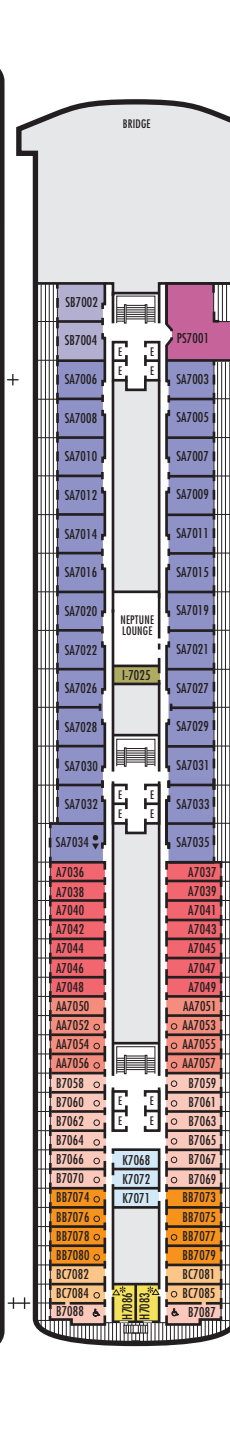

NAVIGATION DECK

Staterooms 7001-7088