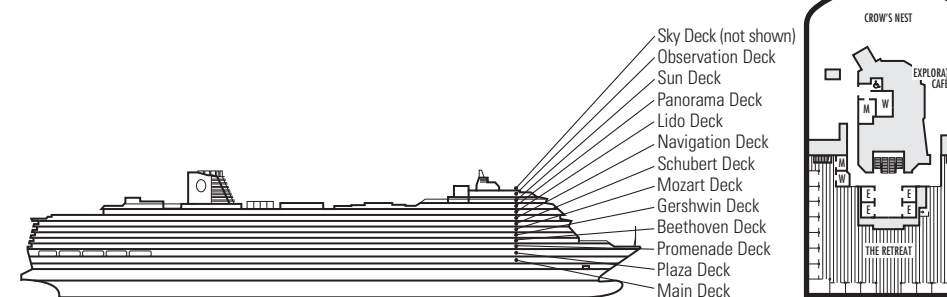

OBSERVATION DECK