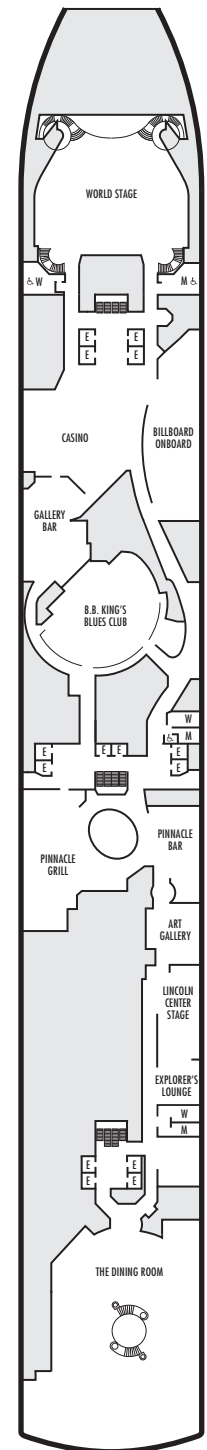

VERANDAH STATEROOMS

VQ* VT* V VA VB

Verandah: 2 lower beds convertible to 1 queen-size bed, bathtub & shower, sitting area, private verandah, floor-to-ceiling windows. VT staterooms have viewing balconies.

OCEAN-VIEW STATEROOMS

CQ* C D DD E

Large: 2 lower beds convertible to 1 queen-size bed, bathtub & shower.

G H HH

Large: 2 lower beds convertible to 1 queen-size bed, bathtub & shower, floor-to-ceiling windows. All G-category staterooms have partial sea views. All H- & HH-category staterooms have fully obstructed views.

INTERIOR STATEROOMS

IQ* I J K L

Large or Standard: 2 lower beds convertible to 1 queen-size bed, shower. Staterooms IQ10043 and IQ10044 have fully obstructed views.

▼ Spa Suites and Staterooms. Opt for the serenity of a Spa Suite or Stateroom, featuring modern spa amenities.

NAVIGATION DECK
Staterooms 8001-8179

LIDO DECK

PANORAMA DECK
Staterooms 10001-10046

OBSERVATION DECK
Staterooms 11001-11010

STATEROOM SYMBOL LEGEND

- Quad (2 lower beds, 1 sofa bed, 1 upper)
- △ Triple (2 lower beds, 1 sofa bed)
- Partial sea view
- × Fully obstructed view
- + Connecting rooms
- ✿ Shower only
- ✿ Single-sink vanity, bathtub only
- ✿ Single-sink vanity
- ◆ Staterooms have solid steel verandah railings instead of clear-view Plexiglas® railings