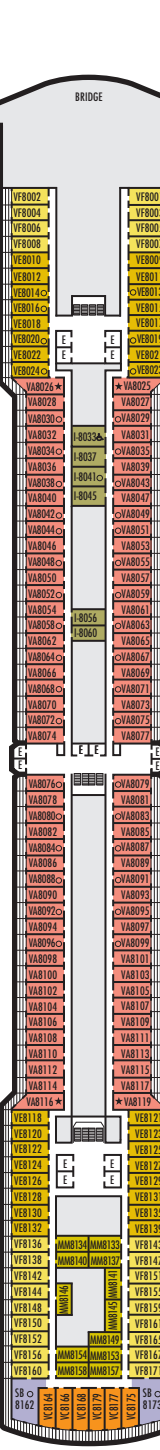

VERANDAH STATEROOMS

VQ* VT* V VA VB

Verandah: 2 lower beds convertible to 1 queen-size bed, bathtub & shower, sitting area, private verandah, floor-to-ceiling windows. VT staterooms have viewing balconies.

OCEAN-VIEW STATEROOMS

CQ* C D DD E

Large: 2 lower beds convertible to 1 queen-size bed, bathtub & shower.

G H HH

Large: 2 lower beds convertible to 1 queen-size bed, bathtub & shower, floor-to-ceiling windows. All G-category staterooms have partial sea views. All H- & HH-category staterooms have fully obstructed views.

INTERIOR STATEROOMS

IQ* I J K L

Large or Standard: 2 lower beds convertible to 1 queen-size bed, shower. Staterooms IQ10043 and IQ10044 have fully obstructed views.

▼ Spa Suites and Staterooms. Opt for the serenity of a Spa Suite or Stateroom, featuring modern spa amenities.

NAVIGATION DECK
Staterooms 8001-8179