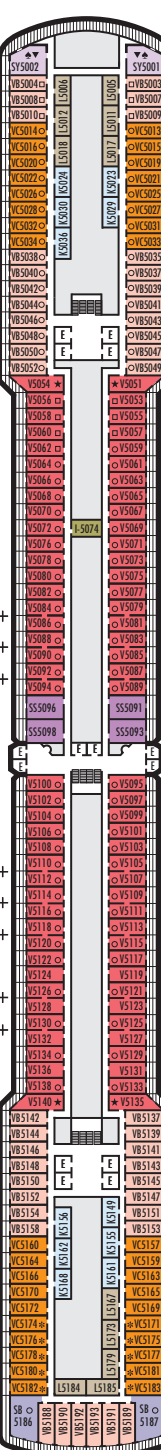

VERANDAH STATEROOMS

VQ* VT* V VA VB

Verandah: 2 lower beds convertible to 1 queen-size bed, bathtub & shower, sitting area, private verandah, floor-to-ceiling windows. VT staterooms have viewing balconies.

OCEAN-VIEW STATEROOMS

CQ* C D DD E

Large: 2 lower beds convertible to 1 queen-size bed, bathtub & shower.

G H HH

Large: 2 lower beds convertible to 1 queen-size bed, bathtub & shower, floor-to-ceiling windows. All G-category staterooms have partial sea views. All H- & HH-category staterooms have fully obstructed views.

INTERIOR STATEROOMS

IQ* I J K L

Large or Standard: 2 lower beds convertible to 1 queen-size bed, shower. Staterooms IQ10043 and IQ10044 have fully obstructed views.

▼ Spa Suites and Staterooms. Opt for the serenity of a Spa Suite or Stateroom, featuring modern spa amenities.

VERANDAH DECK
Staterooms 5001-5193