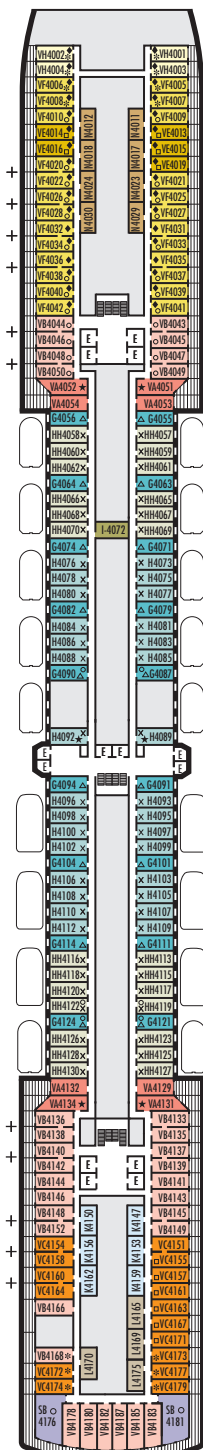

VERANDAH STATEROOMS

VQ* VT* V VA VB

Verandah: 2 lower beds convertible to 1 queen-size bed, bathtub & shower, sitting area, private verandah, floor-to-ceiling windows. VT staterooms have viewing balconies.

OCEAN-VIEW STATEROOMS

CQ* C D DD E

Large: 2 lower beds convertible to 1 queen-size bed, bathtub & shower.

G H HH

Large: 2 lower beds convertible to 1 queen-size bed, bathtub & shower, floor-to-ceiling windows. All G-category staterooms have partial sea views. All H- & HH-category staterooms have fully obstructed views.

INTERIOR STATEROOMS

IQ* I J K L

Large or Standard: 2 lower beds convertible to 1 queen-size bed, shower. Staterooms IQ10043 and IQ10044 have fully obstructed views.

▼ Spa Suites and Staterooms. Opt for the serenity of a Spa Suite or Stateroom, featuring modern spa amenities.

UPPER PROMENADE DECK
Staterooms 4001-4187