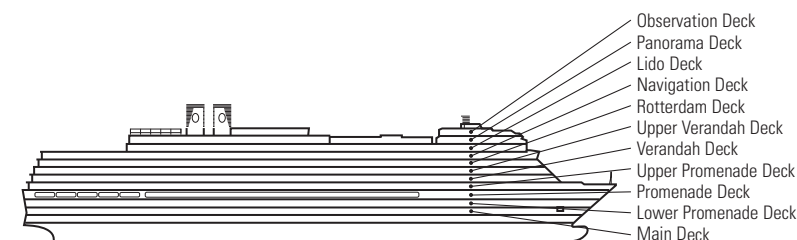

SHIP SPECIFICATIONS & FACILITIES

- 2,104 Guests
- 876 Crew
- 86,273 Gross Tons
- 936 Feet Long
- 11 Guest Decks
- Wraparound Promenade Deck
- 8 Restaurants & Cafes
- 5 Entertainment Venues
- 12 Lounges/Bars
- 2 Outdoor Swimming Pools (one with sliding glass roof)
- Spa & Salon
- Fitness Center
- Suite Lounge
- Duty-free Shops
- Library/Internet Cafe
- Onboard Wi-Fi Access
- Casino
- Sport Courts