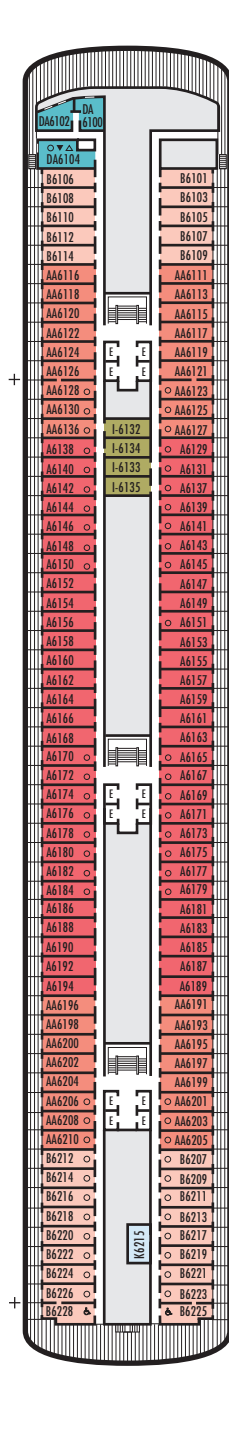

VERANDAH DECK

Staterooms 6100-6228