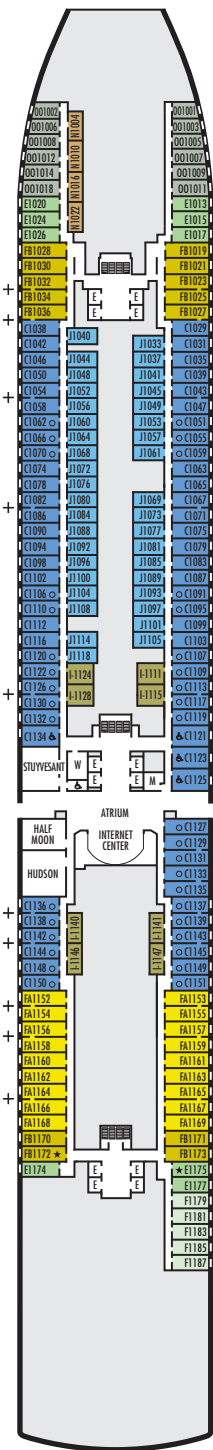

AS A B BC

Vista Suites: 2 lower beds convertible to 1 queen-size bed, shower, sitting area, private verandah, refrigerator, floor-to-ceiling windows.

VERANDAH STATEROOMS

VQ VS V VA VB

Verandah: 2 lower beds convertible to 1 queen-size bed, shower, sitting area, private verandah, floor-to-ceiling windows. All VH-category staterooms have partially obstructed views.

OCEAN VIEW STATEROOMS

FA FB

Family: 2 lower beds convertible to 1 queen-size bed, 1 sofa bed for 2 persons & 1 upper bed. 2 bathrooms — one with bathtub, shower, sink & toilet; one with shower & sink.

CQ C D E F

Large: 2 lower beds convertible to 1 queen-size bed, shower.

OO

Single: 1 lower bed, shower.

INTERIOR STATEROOMS

IQ I J K L

Large or Standard: 2 lower beds convertible to 1 queen-size bed, shower.

N

Large or Standard: 2 lower beds convertible to 1 queen-size bed, shower.

▼ Spa Suites and Staterooms. Opt for the serenity of a Spa Suite or Stateroom, featuring modern spa amenities.

MAIN DECK
Staterooms 1001-1187