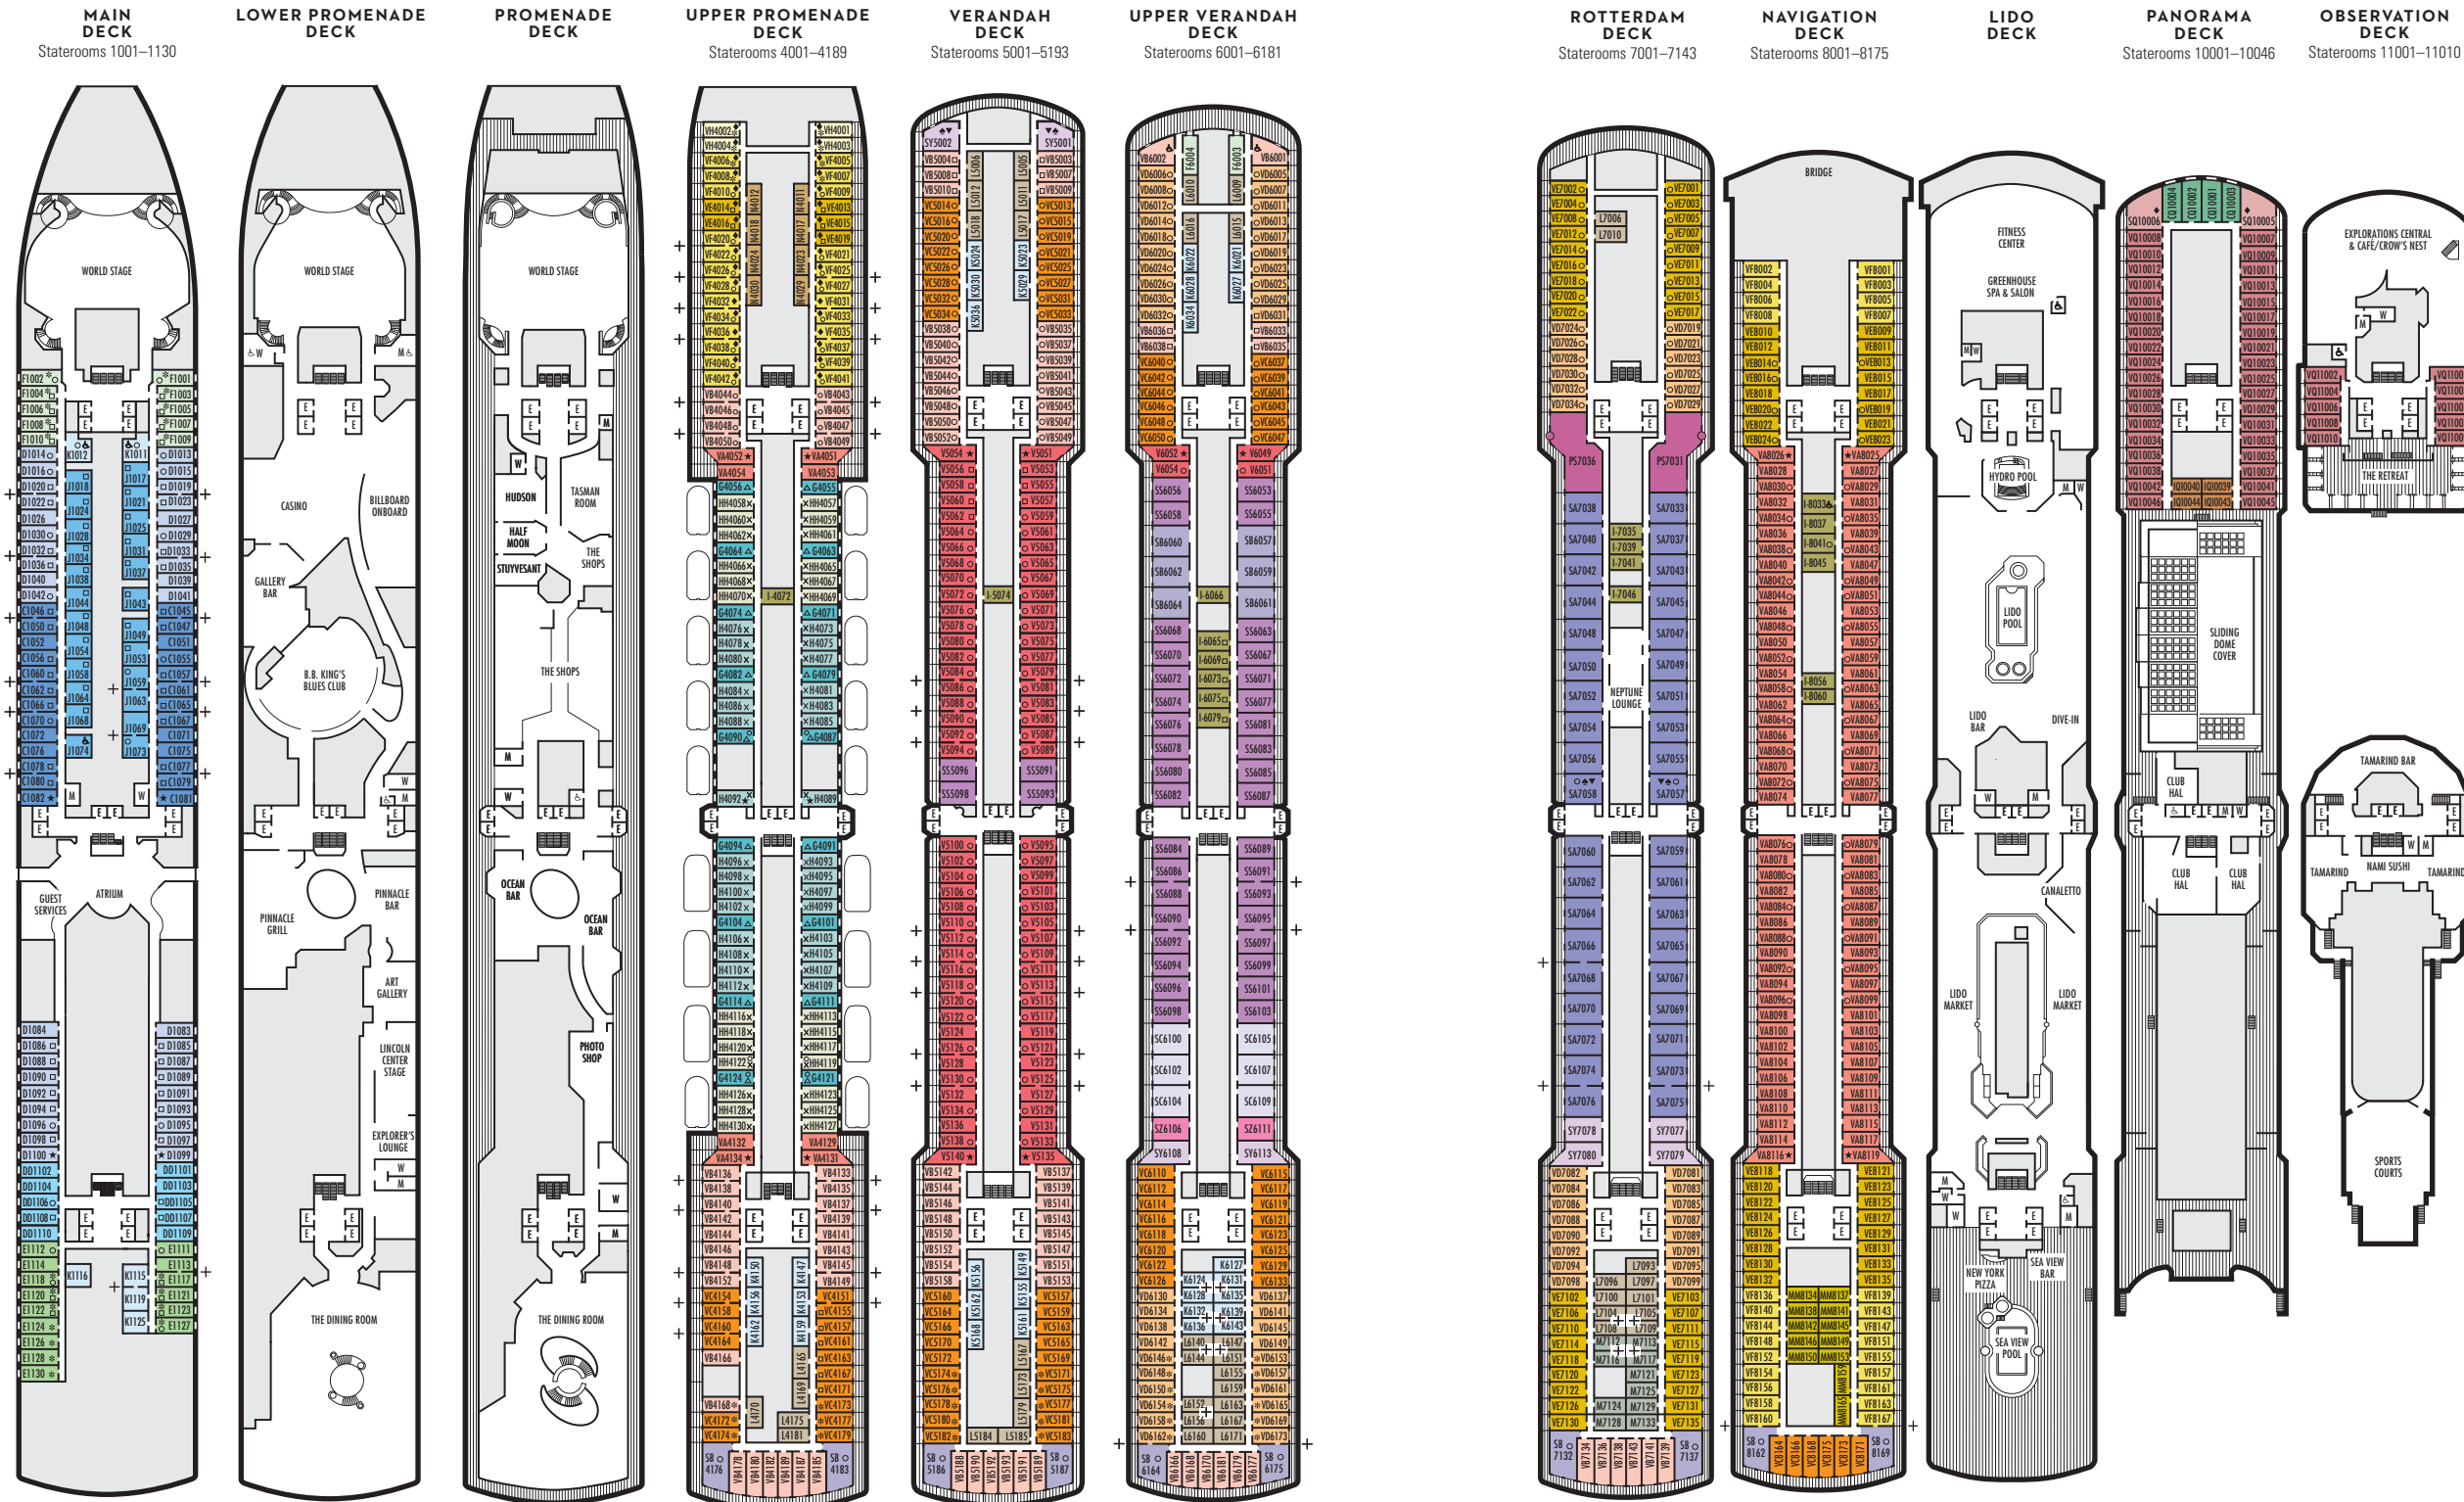

Holland America Line®
SAVOR THE JOURNEY

DECK PLANS

UPDATED FEBRUARY 5, 2022

EURODAM

DECK PLANS & STATEROOMS

The deck plans are color-coded by category of stateroom, and the category letter precedes the stateroom number in each room. All staterooms are equipped with interactive LED television with On Demand movies, programming and multichannel music; mini-bar; mini-safe; data port; telephone.

For information regarding stateroom bedding configurations and accessibility features on our ships please visit the [Accessibility](#) section of our website.

SHIP SPECIFICATIONS & FACILITIES

- 2,650 Guests
- 1,036 Crew
- 99,500 Gross Tons
- 975 Feet Long
- 13 Guest Decks
- Wraparound Promenade Deck
- 12 Restaurants & Cafes
- 7 Entertainment Venues
- 8 Lounges/Bars
- 2 Outdoor Swimming Pools (one with sliding glass roof)
- Spa & Salon
- Fitness Center
- Suite Lounge
- Duty-free Shops
- Library/Internet Cafe
- Onboard Wi-Fi Access
- Casino
- Sport Court

OBSERVATION DECK

NIEUW AMSTERDAM

DECK PLANS & STATEROOMS

The deck plans are color-coded by category of stateroom, and the category letter precedes the stateroom number in each room. All staterooms are equipped with interactive LED television with On Demand movies, programming and multichannel music; mini-bar; mini-safe; data port; telephone.