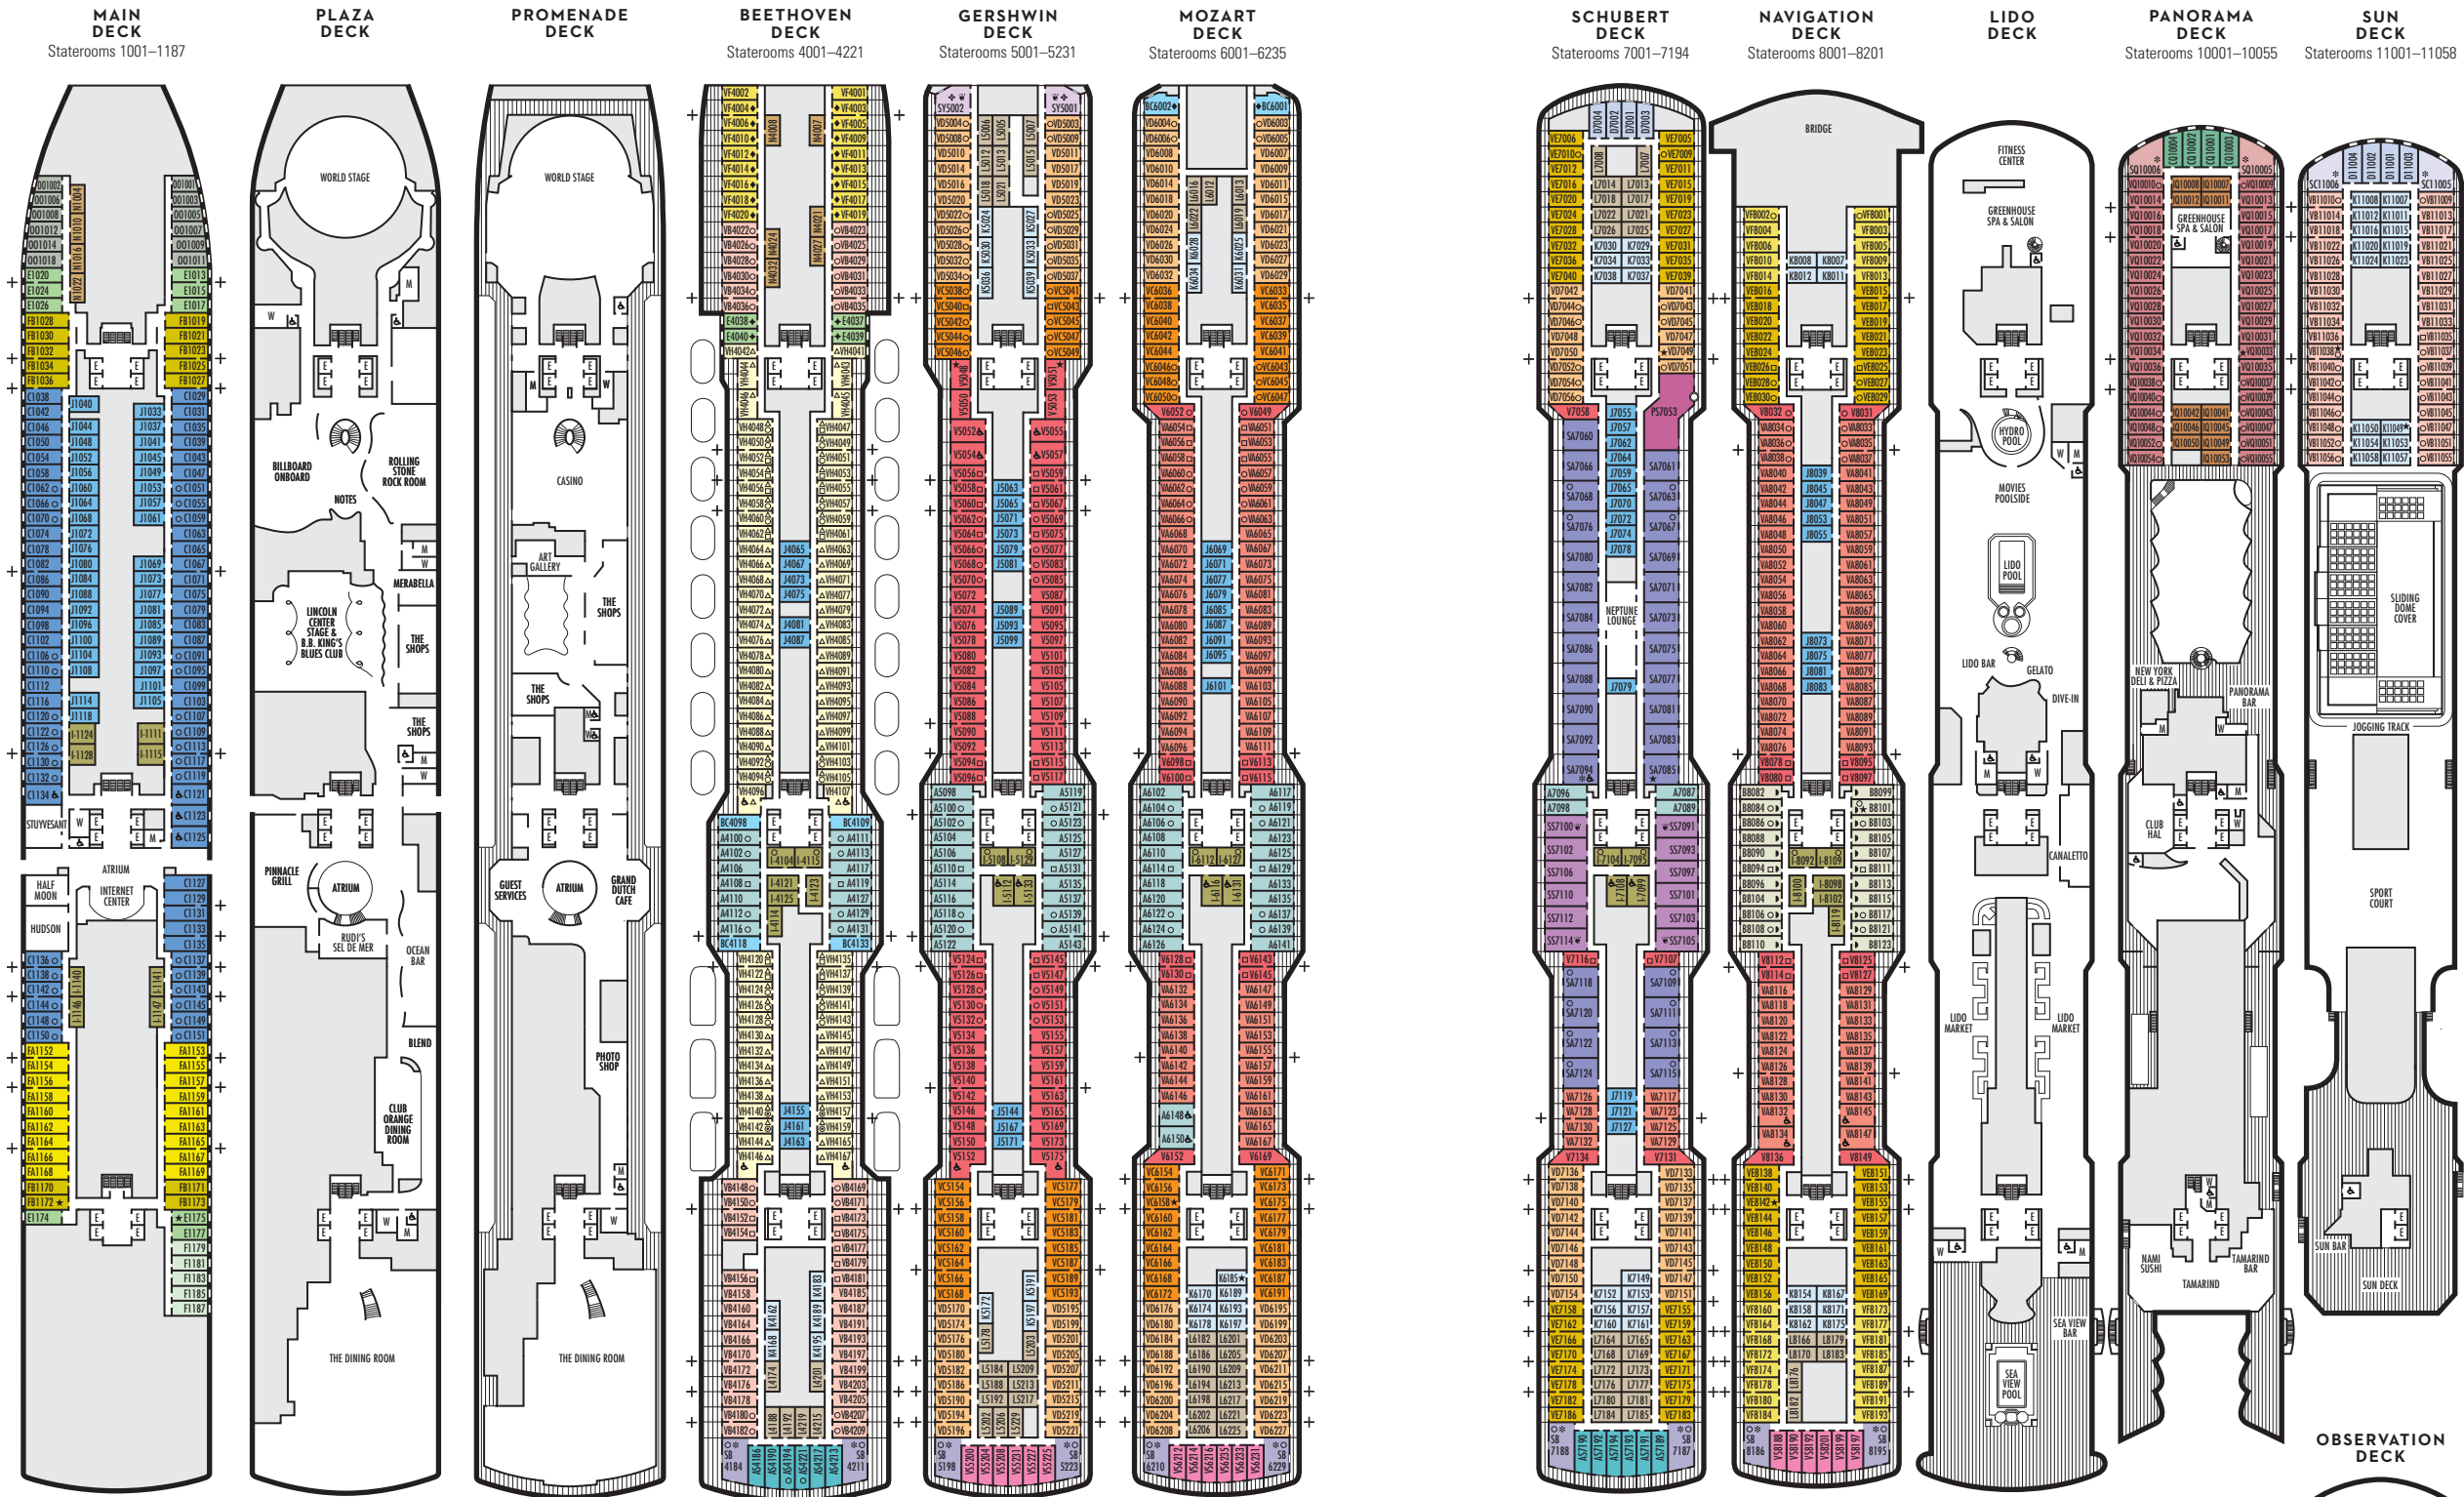

NIEUW STATENDAM

DECK PLANS & STATEROOMS

The deck plans are color-coded by category of stateroom, and the category letter precedes the stateroom number in each room. All staterooms are equipped with interactive LED television with On Demand movies, programming and multichannel music; mini-bar; mini-safe; data port; telephone.

Important Note: Not all staterooms within each category have the same furniture configuration and/or facilities. Appropriate symbols within the rooms on the deck plans describe differences from the stateroom descriptions below.

VERANDAH SUITES

PS

Pinnacle Suite: Bedroom with 1 king-size bed, oversized whirlpool bath & shower & additional shower stall, living room, dining room, dressing room, private verandah with whirlpool, pantry, 1 sofa bed for 2 persons, microwave, refrigerator, guest toilet, private stereo system, floor-to-ceiling windows.

Neptune Suites: 2 lower beds convertible to 1 king-size bed, bathroom with dual-sink vanity, full-size whirlpool bath & shower & additional shower stall, large sitting area, private verandah, floor-to-ceiling windows.

Signature Suites: 2 lower beds convertible to 1 king-size bed, 1 Murphy bed for 1 person, bathroom with dual-sink vanity, shower, large sitting area, private verandah, floor-to-ceiling windows.

Vista Suites: 2 lower beds convertible to 1 queen-size bed, shower, sitting area, private verandah, refrigerator, floor-to-ceiling windows.

VERANDAH STATEROOMS

Verandah: 2 lower beds convertible to 1 queen-size bed, shower, sitting area, private verandah, floor-to-ceiling windows. All VH-category staterooms have partially obstructed views.

OCEAN-VIEW STATEROOMS

Family: 2 lower beds convertible to 1 queen-size bed, 1 sofa bed for 2 persons & 1 upper bed. 2 bathrooms — one with bathtub, shower, sink & toilet; one with shower & sink.

Large: 2 lower beds convertible to 1 queen-size bed, shower.

Single: 1 lower bed, shower.

INTERIOR STATEROOMS

Large or Standard: 2 lower beds convertible to 1 queen-size bed, shower.

▼ Spa Suites and Staterooms. Opt for the serenity of a Spa Suite or Stateroom, featuring modern spa amenities.

STATEROOM SYMBOL LEGEND

- Quad (2 lower beds, 1 sofa bed, 1 upper)
- Triple (2 lower beds, 1 upper)
- Triple (2 lower beds, 1 sofa bed)
- ⊕ Double (2 lower beds convertible to 1 king-size bed, no Murphy bed)
- △ Partially obstructed view
- ⊕ Connecting rooms
- Floor-to-ceiling windows
- ✱ Shower only
- Uncovered verandah
- Staterooms have solid steel verandah railings instead of clear-view Plexiglas® railings
- ✱ Suites have part solid steel, part clear-view Plexiglas® verandah railings

ACCESSIBILITY STATEROOM SYMBOL LEGEND