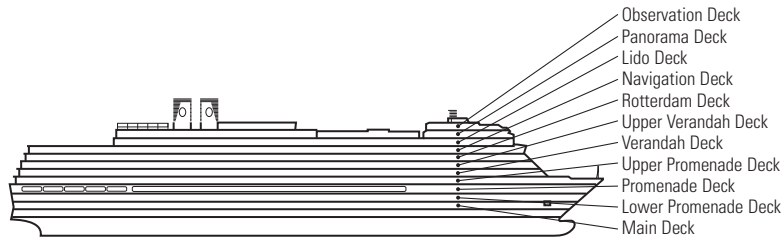

▼ Spa Suites and Staterooms. Opt for the serenity of a Spa Suite or Stateroom, featuring modern spa amenities.