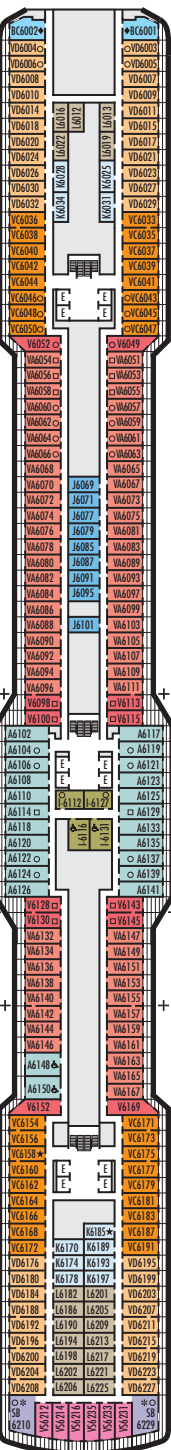

AS A B BC

Vista Suites: 2 lower beds convertible to 1 queen-size bed, shower, sitting area, private verandah, refrigerator, floor-to-ceiling windows.

VERANDAH STATEROOMS

VQ VS V VA VB

Verandah: 2 lower beds convertible to 1 queen-size bed, shower, sitting area, private verandah, floor-to-ceiling windows. All VH-category staterooms have partially obstructed views.

OCEAN VIEW STATEROOMS

FA FB

Family: 2 lower beds convertible to 1 queen-size bed, 1 sofa bed for 2 persons & 1 upper bed. 2 bathrooms — one with bathtub, shower, sink & toilet; one with shower & sink.

CQ C D E F

Large: 2 lower beds convertible to 1 queen-size bed, shower.

OO

Single: 1 lower bed, shower.

INTERIOR STATEROOMS

IQ I J K L

Large or Standard: 2 lower beds convertible to 1 queen-size bed, shower.

N

Large or Standard: 2 lower beds convertible to 1 queen-size bed, shower.

▼ Spa Suites and Staterooms. Opt for the serenity of a Spa Suite or Stateroom, featuring modern spa amenities.

MOZART DECK
Staterooms 6001-6235