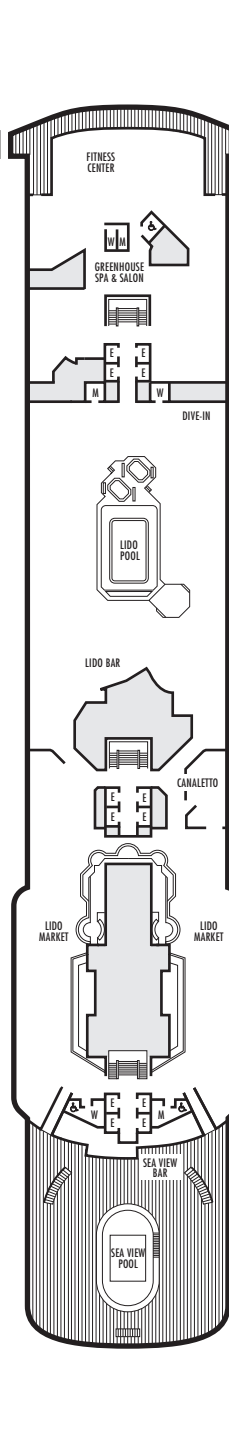

VOLENDAM

DECK PLANS & STATEROOMS

The deck plans are color-coded by category of stateroom, and the category letter precedes the stateroom number in each room. All staterooms are equipped with flat-panel television, DVD player, telephone and multichannel music.

Important Note: Not all staterooms within each category have the same furniture configuration and/or facilities. Appropriate symbols within the rooms on the deck plans describe differences from the stateroom descriptions below.

VERANDAH SUITES

PS
Pinnacle Suite: Bedroom with 1 king-size bed, oversize whirlpool bath & shower, living room, dining room, dressing room, private verandah, pantry, 1 sofa bed for 2 persons, mini-bar, refrigerator, guest toilet, floor-to-ceiling windows.

SA SB
Neptune Suites: 2 lower beds convertible to 1 king-size bed, whirlpool bath & shower, large sitting area, dressing room, private verandah, 1 sofa bed for 2 persons, mini-bar, refrigerator, floor-to-ceiling windows.

A AA B BB BC
Vista Suites: 2 lower beds convertible to 1 queen-size bed, whirlpool bath & shower, sitting area, private verandah, mini-bar, refrigerator, floor-to-ceiling windows.

OCEAN-VIEW STATEROOMS

CA
Lani: 2 lower beds convertible to 1 queen-size bed, shower. Sliding glass doors lead onto the wraparound Lower Promenade Deck.

OCEAN-VIEW STATEROOMS

C D DA DD E
EE F FF
Large: 2 lower beds convertible to 1 queen-size bed, shower.
G H HH
Large: 2 lower beds convertible to 1 queen-size bed, shower. All G-category staterooms have portholes. All H-category staterooms have partial sea views. All HH-category staterooms have fully obstructed views.

INTERIOR STATEROOMS

I J K L M
MM N
Large: 2 lower beds convertible to 1 queen-size bed, shower.

LIDO DECK

STATEROOM SYMBOL LEGEND