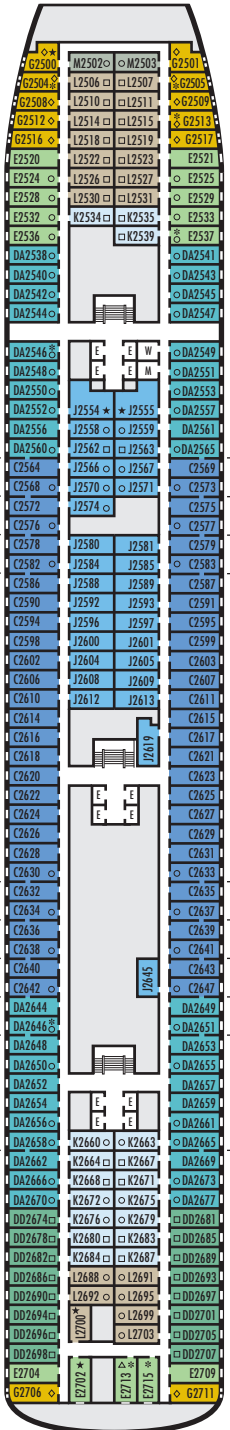

MAIN DECK

Staterooms 2500-2715