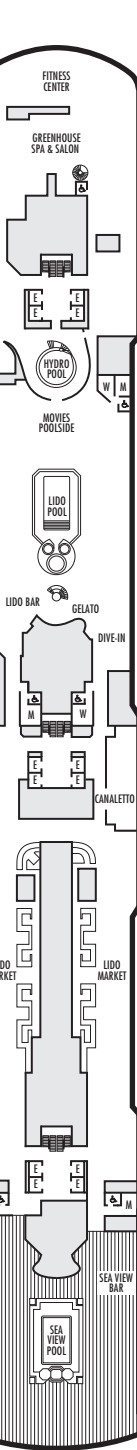

AS A B BC

Vista Suites: 2 lower beds convertible to 1 queen-size bed, shower, sitting area, private verandah, refrigerator, floor-to-ceiling windows.

VERANDAH STATEROOMS

VQ VS V VA VB

Verandah: 2 lower beds convertible to 1 queen-size bed, shower, sitting area, private verandah, floor-to-ceiling windows. All VH-category staterooms have partially obstructed views.

OCEAN VIEW STATEROOMS

FA FB

Family: 2 lower beds convertible to 1 queen-size bed, 1 sofa bed for 2 persons & 1 upper bed. 2 bathrooms — one with bathtub, shower, sink & toilet; one with shower & sink.

CQ C D E F

Large: 2 lower beds convertible to 1 queen-size bed, shower.

OO

Single: 1 lower bed, shower.

INTERIOR STATEROOMS

IQ I J K L

Large or Standard: 2 lower beds convertible to 1 queen-size bed, shower.

N

Large or Standard: 2 lower beds convertible to 1 queen-size bed, shower.

▼ Spa Suites and Staterooms. Opt for the serenity of a Spa Suite or Stateroom, featuring modern spa amenities.

LIDO DECK