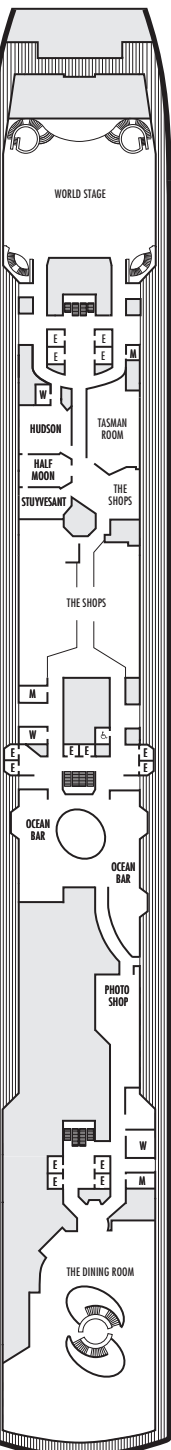

VERANDAH STATEROOMS

VQ* VT* V VA VB

Verandah: 2 lower beds convertible to 1 queen-size bed, bathtub & shower, sitting area, private verandah, floor-to-ceiling windows. VT staterooms have viewing balconies.

OCEAN-VIEW STATEROOMS

CQ* C D DD E

Large: 2 lower beds convertible to 1 queen-size bed, bathtub & shower.

G H HH

Large: 2 lower beds convertible to 1 queen-size bed, bathtub & shower, floor-to-ceiling windows. All G-category staterooms have partial sea views. All H- & HH-category staterooms have fully obstructed views.

INTERIOR STATEROOMS

IQ* I J K L

Large or Standard: 2 lower beds convertible to 1 queen-size bed, shower. Staterooms IQ10043 and IQ10044 have fully obstructed views.

▼ Spa Suites and Staterooms. Opt for the serenity of a Spa Suite or Stateroom, featuring modern spa amenities.

PROMENADE DECK