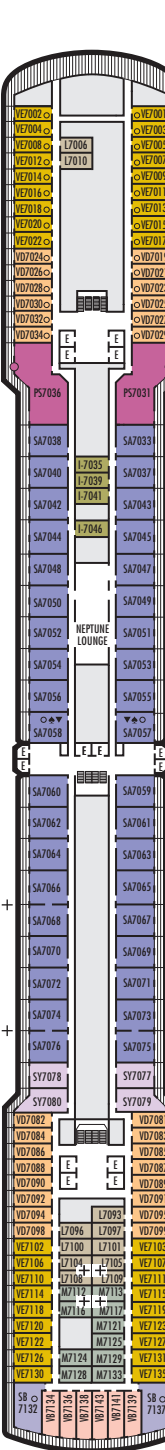

VERANDAH STATEROOMS

VQ* VT* V VA VB

Verandah: 2 lower beds convertible to 1 queen-size bed, bathtub & shower, sitting area, private verandah, floor-to-ceiling windows. VT staterooms have viewing balconies.

OCEAN-VIEW STATEROOMS

CQ* C D DD E

Large: 2 lower beds convertible to 1 queen-size bed, bathtub & shower.

G H HH

Large: 2 lower beds convertible to 1 queen-size bed, bathtub & shower, floor-to-ceiling windows. All G-category staterooms have partial sea views. All H- & HH-category staterooms have fully obstructed views.

INTERIOR STATEROOMS

IQ* I J K L

Large or Standard: 2 lower beds convertible to 1 queen-size bed, shower. Staterooms IQ10043 and IQ10044 have fully obstructed views.

▼ Spa Suites and Staterooms. Opt for the serenity of a Spa Suite or Stateroom, featuring modern spa amenities.

ROTTERDAM DECK
Staterooms 7001-7143