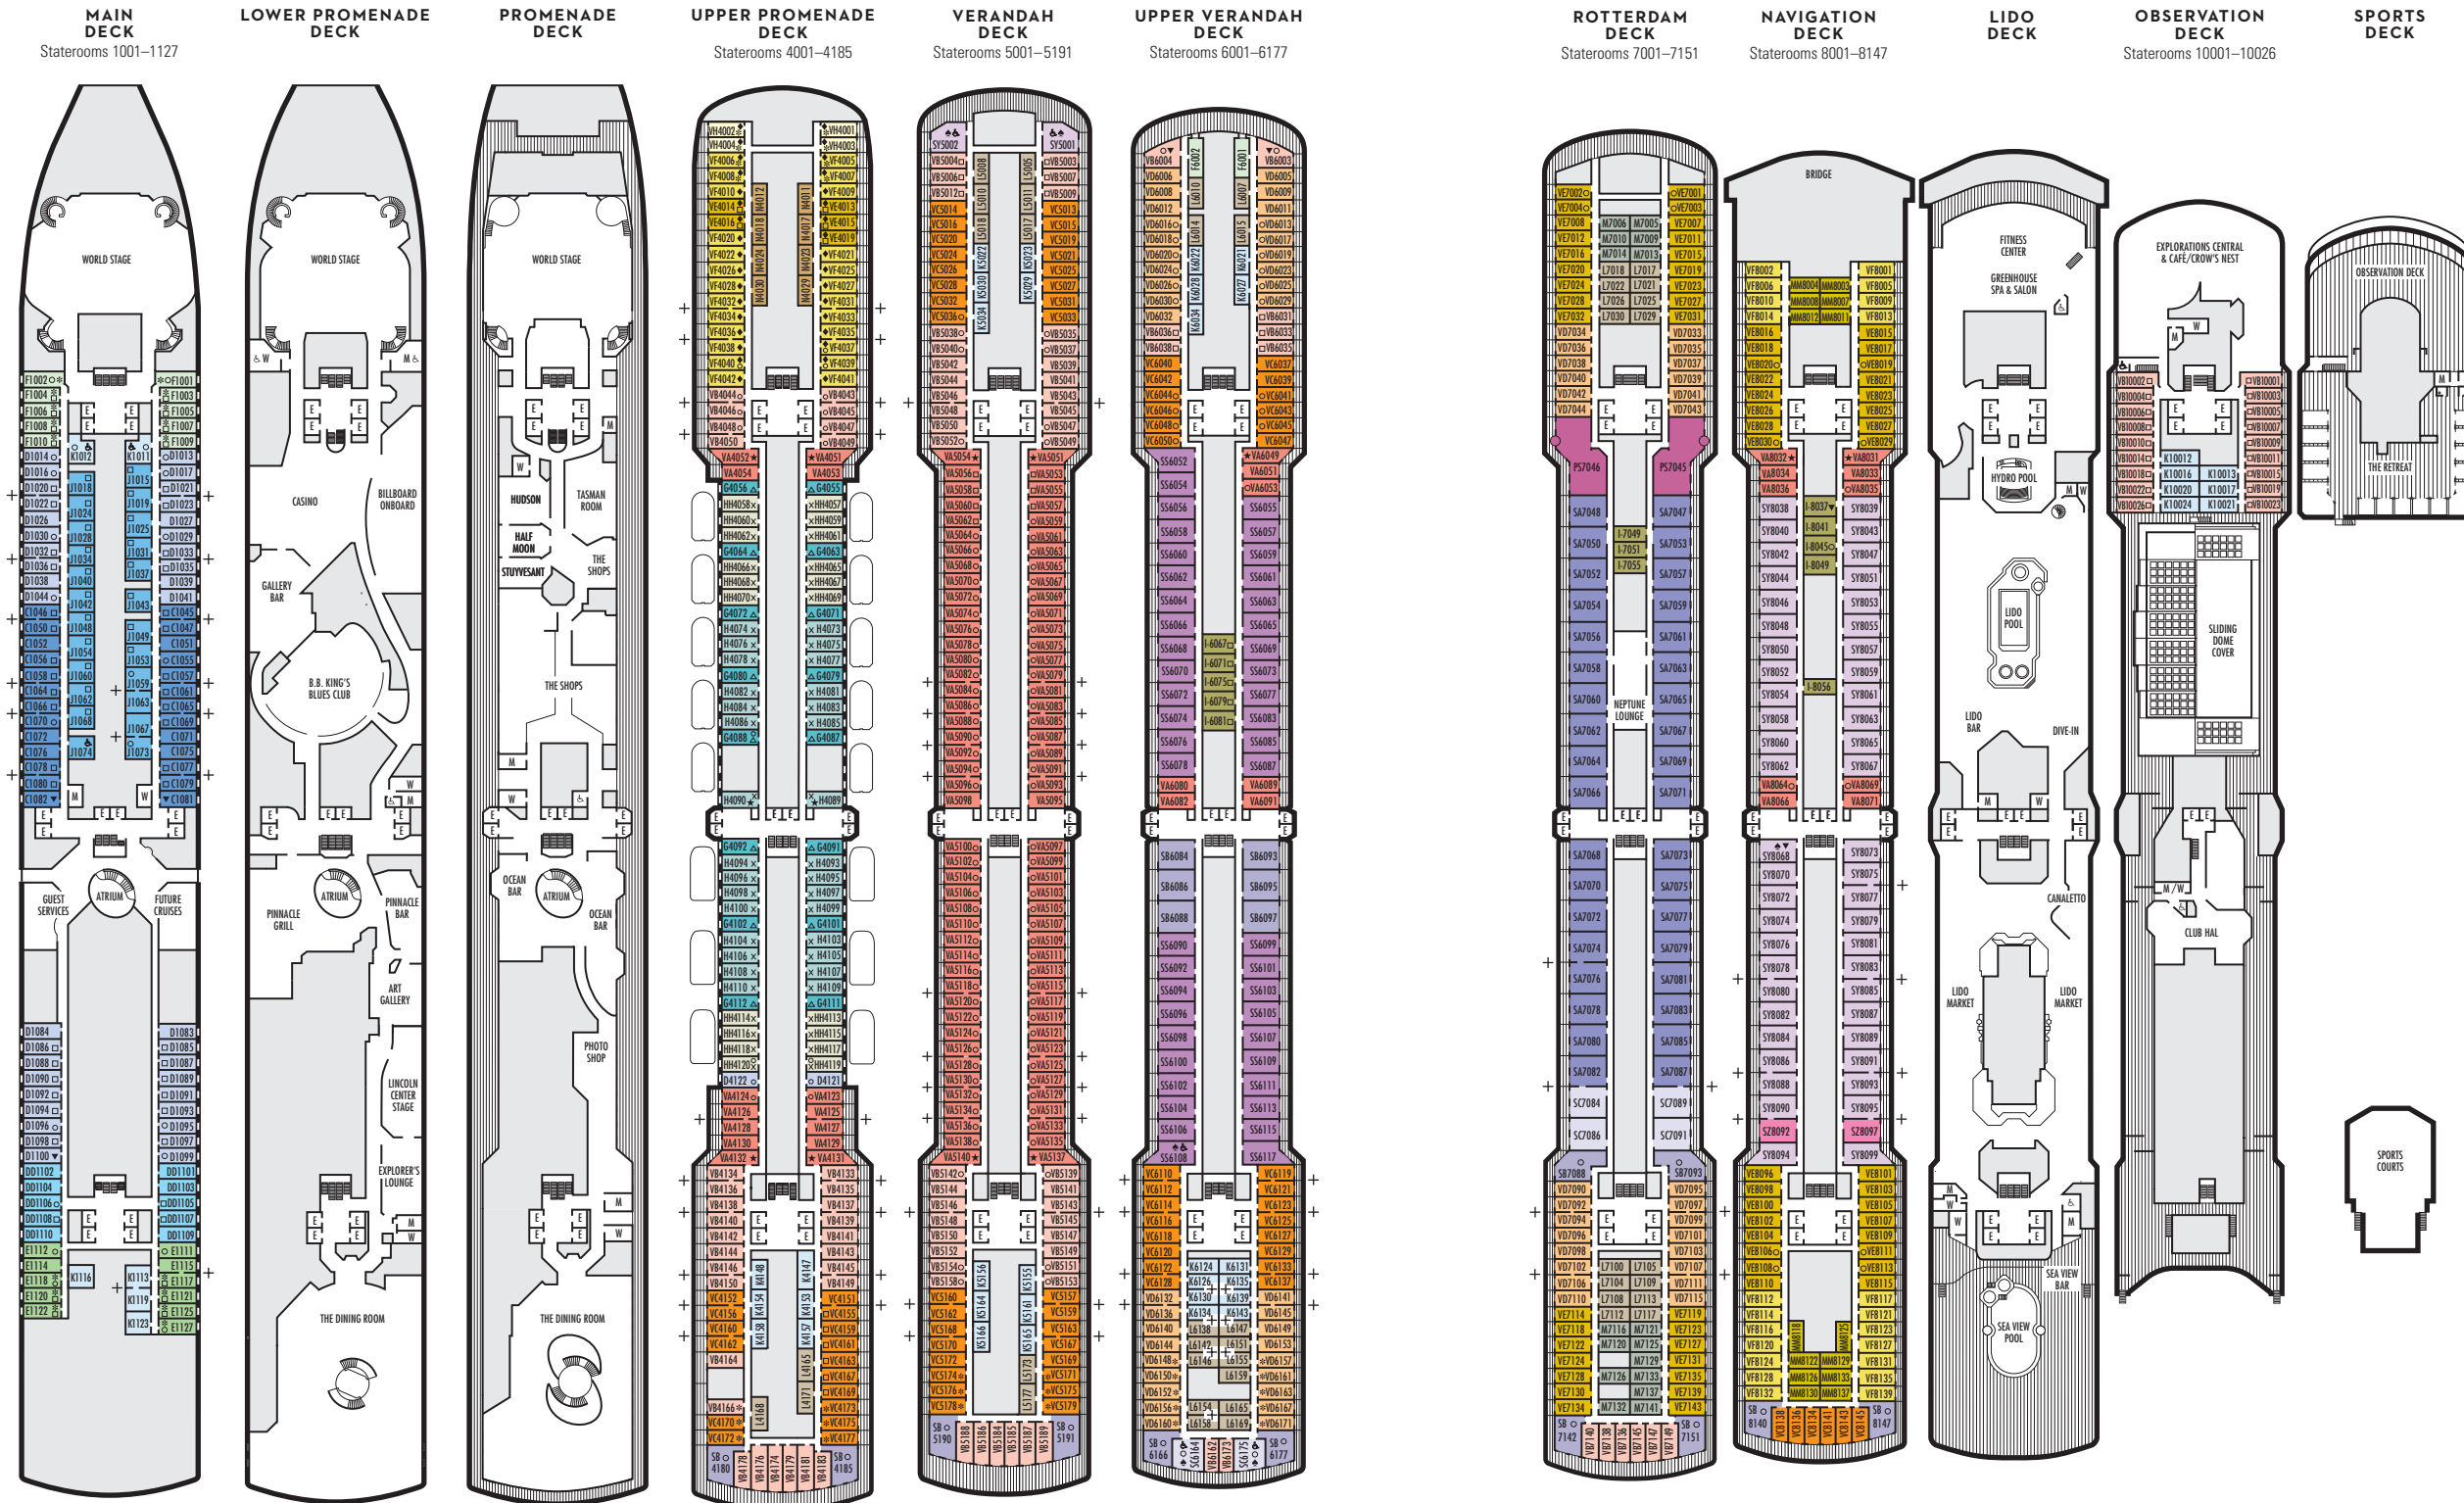

OOSTERDAM WESTERDAM ZUIDERDAM

DECK PLANS & STATEROOMS

The deck plans are color-coded by category of stateroom, and the category letter precedes the stateroom number in each room. All staterooms are equipped with interactive LED television with On Demand movies, programming and multichannel music; mini-bar; mini-safe; data port; telephone.

Important Note: Not all staterooms within each category have the same furniture configuration and/or facilities. Appropriate symbols within the rooms on the deck plans describe differences from the stateroom descriptions below.

VERANDAH SUITES

PS
Pinnacle Suites: Bedroom with 1 king-size bed, oversized whirlpool bath & shower & additional shower stall, living room, dining room, dressing room, private verandah with whirlpool, pantry, 1 sofa bed for 2 persons, microwave, refrigerator, guest toilet, private stereo system, floor-to-ceiling windows.

SA SB SC
Neptune Suites: 2 lower beds convertible to 1 king-size bed, bathroom with dual-sink vanity, full-size whirlpool bath & shower & additional shower stall, large sitting area, dressing room, private verandah, 1 sofa bed for 2 persons, floor-to-ceiling windows.

SS SY SZ
Signature Suites: 2 lower beds convertible to 1 queen-size bed, bathroom with dual-sink vanity, full-size whirlpool bath & shower & additional shower stall, large sitting area, private verandah, 1 sofa bed for 1 person, floor-to-ceiling windows.

VERANDAH STATEROOMS

VA VB VC VD VE
Verandah: 2 lower beds convertible to 1 queen-size bed, bathtub & shower, sitting area, private verandah, floor-to-ceiling windows.

OCEAN-VIEW STATEROOMS

C D DD E F
Large: 2 lower beds convertible to 1 queen-size bed, bathtub & shower.
G H HH
Large: 2 lower beds convertible to 1 queen-size bed, bathtub & shower. All G-category staterooms have partial sea views. All H- & HH-category staterooms have fully obstructed views.

INTERIOR STATEROOMS

I J K L M
Large or Standard: 2 lower beds convertible to 1 queen-size bed, shower.

STATEROOM SYMBOL LEGEND

- Quad (2 lower beds, 1 sofa bed, 1 upper)
- △ Triple (2 lower beds, 1 sofa bed)
- Partial sea view
- × Fully obstructed view
- + Connecting rooms
- ✱ Shower only
- ♣ Single-sink vanity
- Staterooms have solid steel verandah railings instead of clear-view Plexiglas® railings

ACCESSIBILITY STATEROOM SYMBOL LEGEND

- ♿ **Fully Accessible:** Suites SC6175 & SC6164 have a bathtub and roll-in shower. Suites SS6108, SY5002 & SY5001 have a bathtub and separate transfer shower. Staterooms J1074, K1012 & K1011 have a roll-in shower only.
- ▼ **Fully Accessible with Single Side Approach:** Suite SY8068 has a bathtub and separate transfer shower. Staterooms I-8037, VB6004, VB6003, D1100, C1082, C1081 have a roll-in shower only.
- ★ **Ambulatory Accessible:** Staterooms VA8032, VA8031, VA6049, VA5140, VA5137, VA5054, VA5051, VA4132, VA4131, HA4090, HA4089, VA4052 & VA4051 have a roll-in shower only