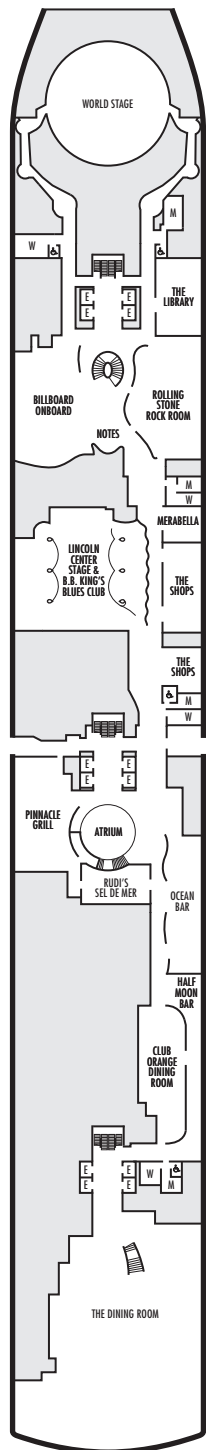

AS A B BC

Vista Suites: 2 lower beds convertible to 1 queen-size bed, shower, sitting area, private verandah, refrigerator, floor-to-ceiling windows.

VERANDAH STATEROOMS

VQ VS V VA VB

Verandah: 2 lower beds convertible to 1 queen-size bed, shower, sitting area, private verandah, floor-to-ceiling windows. All VH-category staterooms have partially obstructed views.

OCEAN VIEW STATEROOMS

FA FB

Family: 2 lower beds convertible to 1 queen-size bed, 1 sofa bed for 2 persons & 1 upper bed. 2 bathrooms — one with bathtub, shower, sink & toilet; one with shower & sink.

CQ C D E F

Large: 2 lower beds convertible to 1 queen-size bed, shower.

OO

Single: 1 lower bed, shower.

INTERIOR STATEROOMS

IQ I J K L

Large or Standard: 2 lower beds convertible to 1 queen-size bed, shower.

N

Large or Standard: 2 lower beds convertible to 1 queen-size bed, shower.

▼ Spa Suites and Staterooms. Opt for the serenity of a Spa Suite or Stateroom, featuring modern spa amenities.

PLAZA DECK