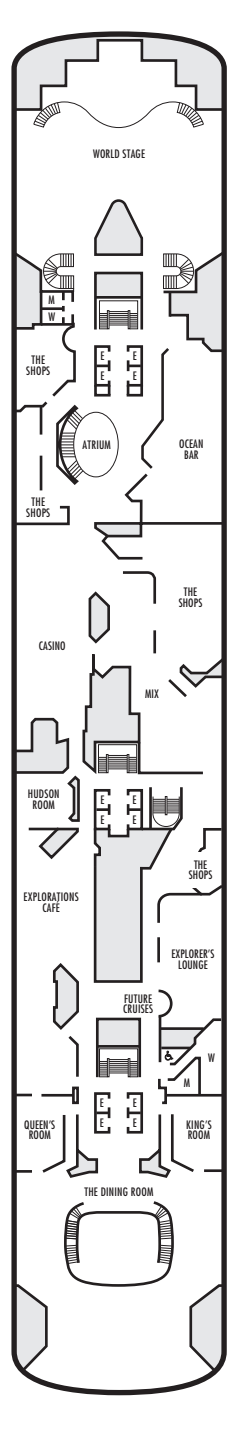

UPPER PROMENADE DECK