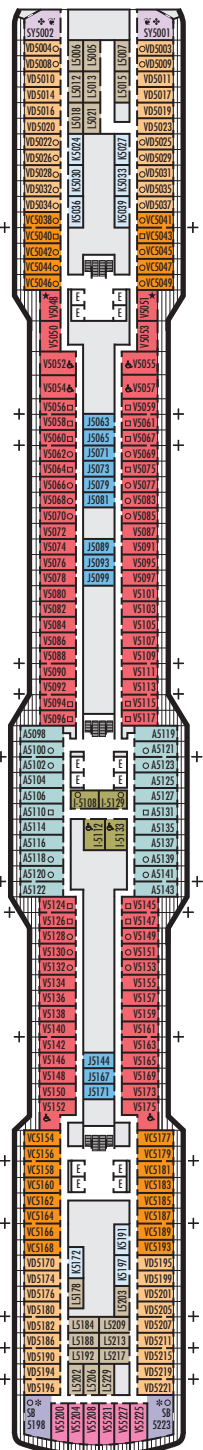

AS A B BC

Vista Suites: 2 lower beds convertible to 1 queen-size bed, shower, sitting area, private verandah, refrigerator, floor-to-ceiling windows.

VERANDAH STATEROOMS

VQ VS V VA VB

Verandah: 2 lower beds convertible to 1 queen-size bed, shower, sitting area, private verandah, floor-to-ceiling windows. All VH-category staterooms have partially obstructed views.

OCEAN VIEW STATEROOMS

FA FB

Family: 2 lower beds convertible to 1 queen-size bed, 1 sofa bed for 2 persons & 1 upper bed. 2 bathrooms — one with bathtub, shower, sink & toilet; one with shower & sink.

CQ C D E F

Large: 2 lower beds convertible to 1 queen-size bed, shower.

OO

Single: 1 lower bed, shower.

INTERIOR STATEROOMS

IQ I J K L

Large or Standard: 2 lower beds convertible to 1 queen-size bed, shower.

N

Large or Standard: 2 lower beds convertible to 1 queen-size bed, shower.

▼ Spa Suites and Staterooms. Opt for the serenity of a Spa Suite or Stateroom, featuring modern spa amenities.

GERSHWIN DECK
Staterooms 5001-5231