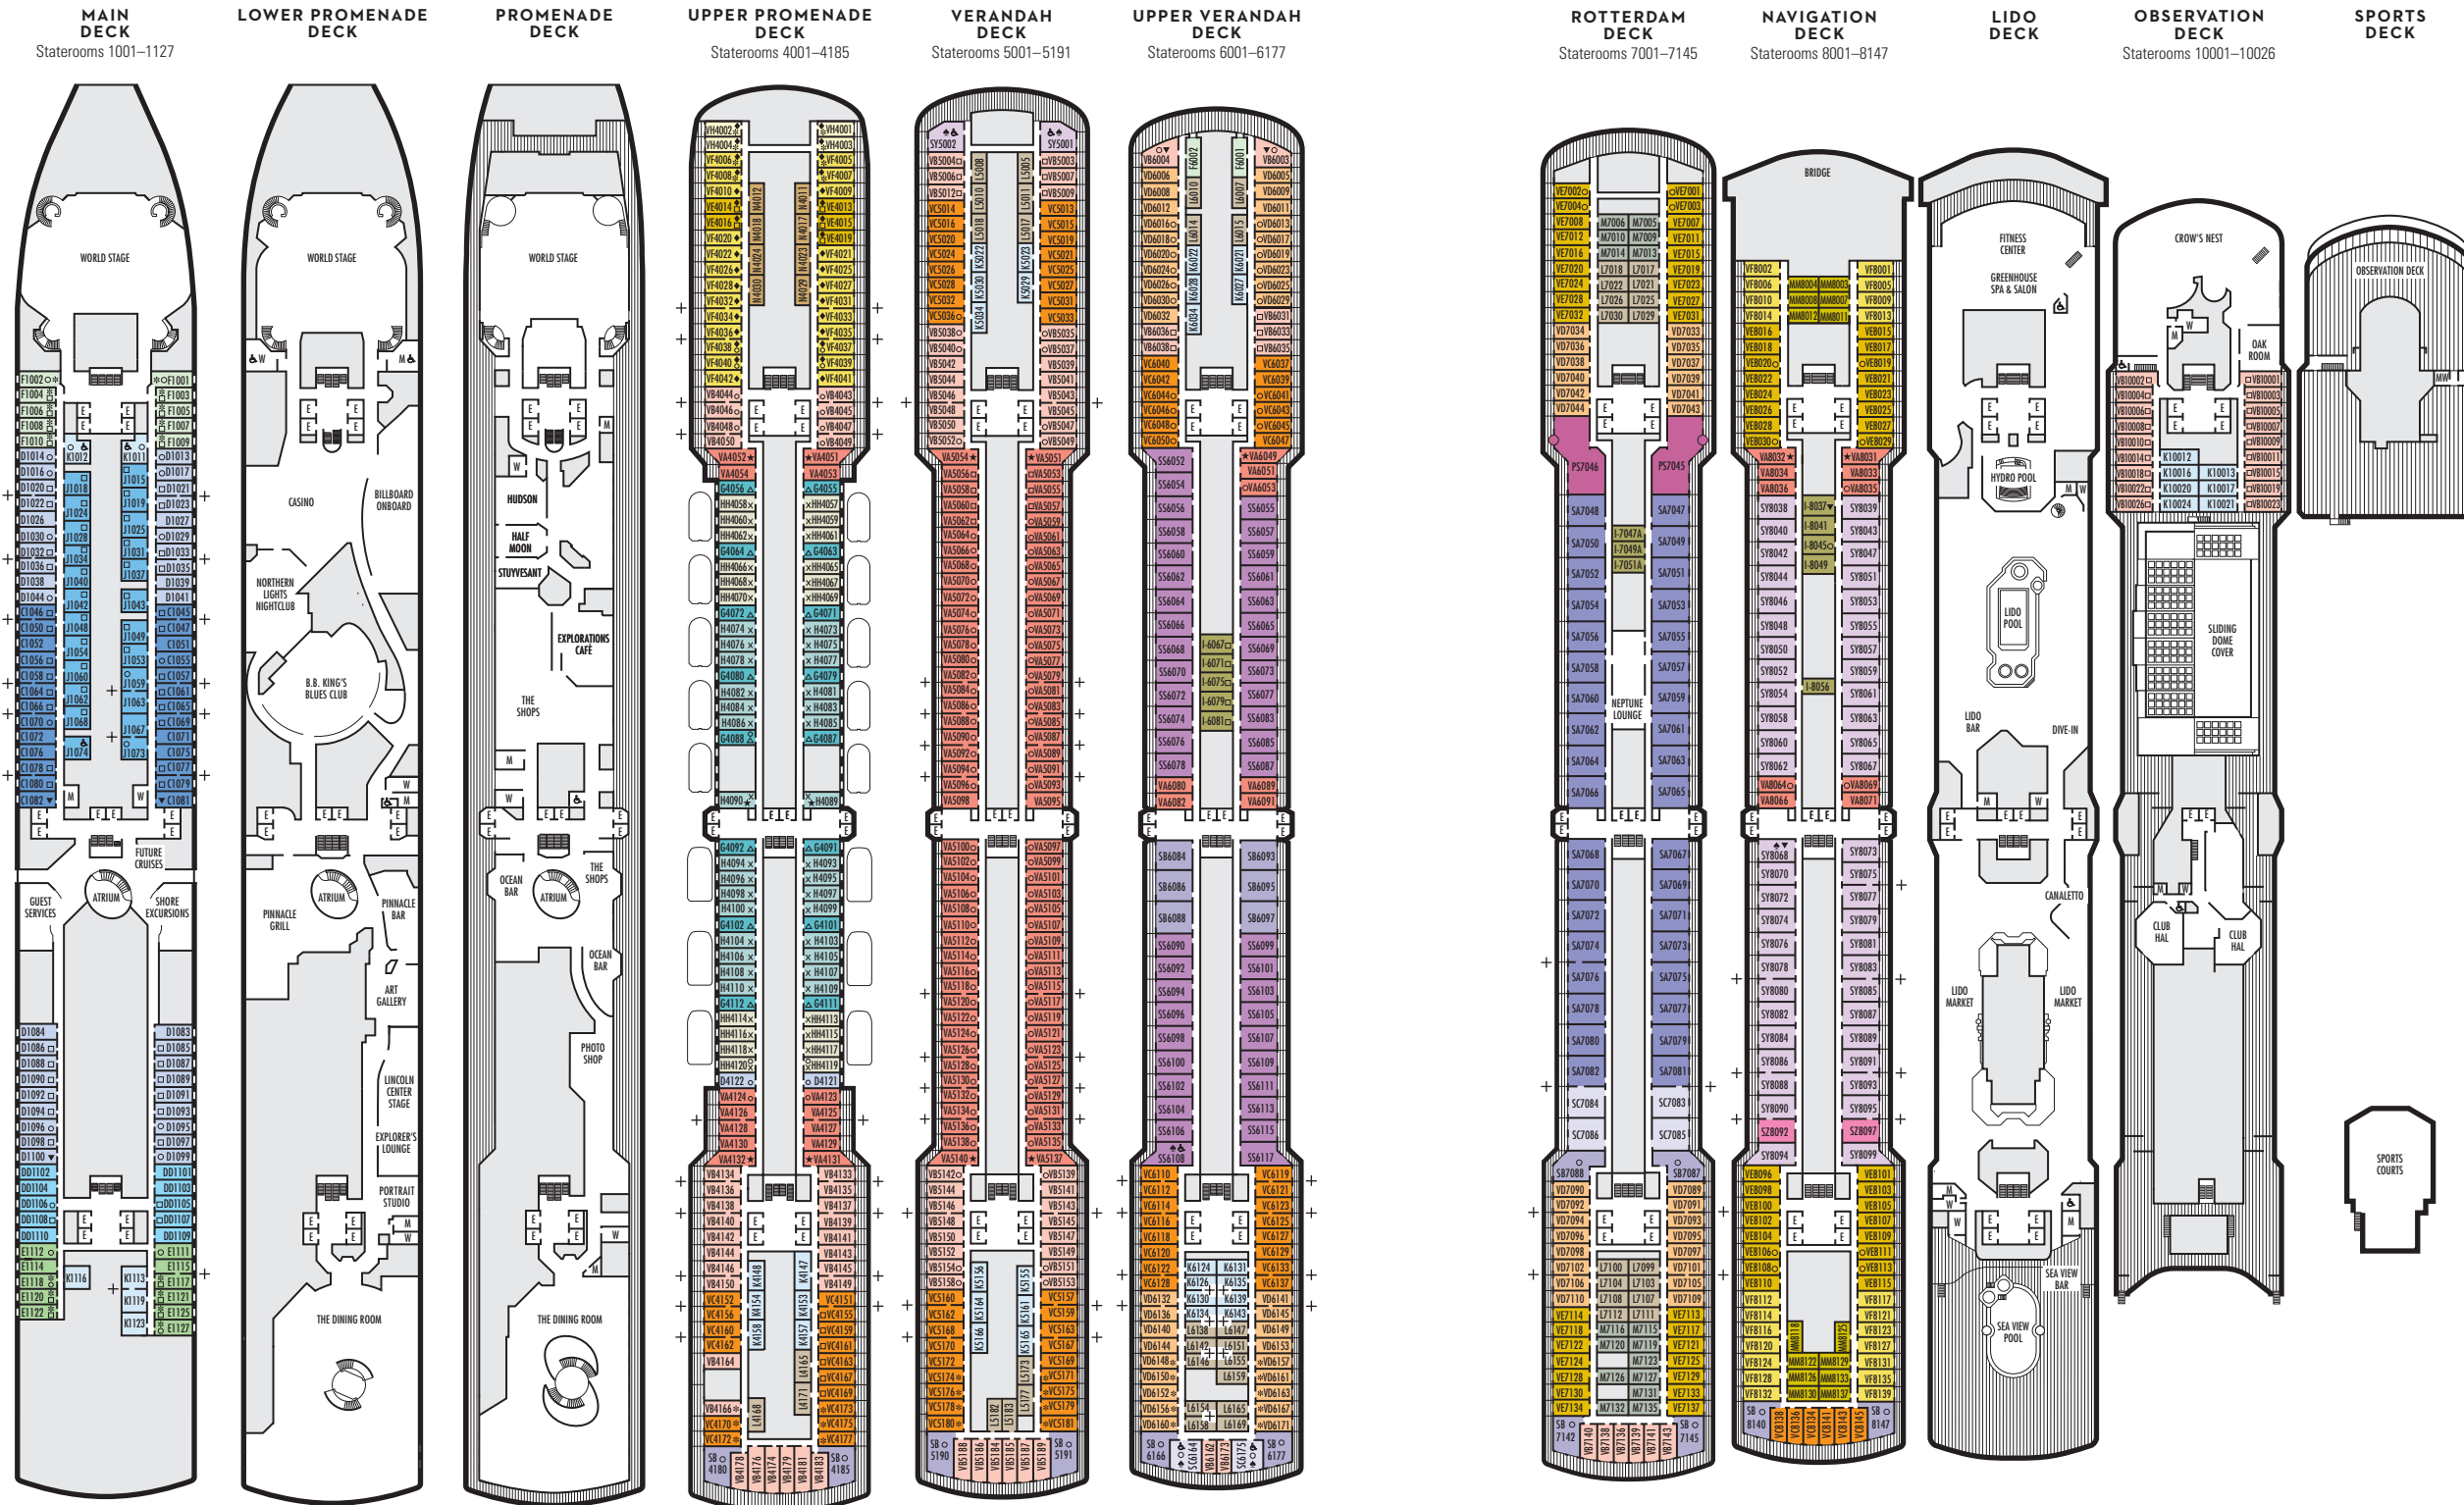

NOORDAM

DECK PLANS & STATEROOMS

The deck plans are color-coded by category of stateroom, and the category letter precedes the stateroom number in each room. All staterooms are equipped with interactive LED television with On Demand movies, programming and multichannel music; mini-bar; mini-safe; data port; telephone.

Important Note: Not all staterooms within each category have the same furniture configuration and/or facilities. Appropriate symbols within the rooms on the deck plans describe differences from the stateroom descriptions below.

VERANDAH SUITES

PS
Pinnacle Suites: Bedroom with 1 king-size bed, oversize whirlpool bath & shower & additional shower stall, living room, dining room, dressing room, private verandah with whirlpool, pantry, 1 sofa bed for 2 persons, microwave, refrigerator, guest toilet, private stereo system, floor-to-ceiling windows.

SA SB SC
Neptune Suites: 2 lower beds convertible to 1 king-size bed, bathroom with dual-sink vanity, full-size whirlpool bath & shower & additional shower stall, large sitting area, dressing room, private verandah, 1 sofa bed for 2 persons, floor-to-ceiling windows.

SS SY SZ
Signature Suites: 2 lower beds convertible to 1 queen-size bed, bathroom with dual-sink vanity, full-size whirlpool bath & shower & additional shower stall, large sitting area, private verandah, 1 sofa bed for 1 person, floor-to-ceiling windows.

VERANDAH STATEROOMS

VA VB VC VD VE
Verandah: 2 lower beds convertible to 1 queen-size bed, bathtub & shower, sitting area, private verandah, floor-to-ceiling windows.

OCEAN-VIEW STATEROOMS

C D DD E F
Large: 2 lower beds convertible to 1 queen-size bed, bathtub & shower. All G-category staterooms have partial sea views. All H- & HH-category staterooms have fully obstructed views.

INTERIOR STATEROOMS

I J K L M
Large or Standard: 2 lower beds convertible to 1 queen-size bed, shower.

1. #### STATEROOM SYMBOL LEGEND
2. Quad (2 lower beds, 1 sofa bed, 1 upper)
   - △ Triple (2 lower beds, 1 sofa bed)
   - Partial sea view
   - × Fully obstructed view
   - + Connecting rooms
   - Shower only
   - ♣ Single-sink vanity
   - Staterooms have solid steel verandah railings instead of clear-view Plexiglas® railings

1. #### ACCESSIBILITY STATEROOM SYMBOL LEGEND
2. ♿ **Fully Accessible:** Suites SC6175 & SC6164 have an accessible bathtub only. Suites SS6108, SY5002 & SY5001 have a bathtub and separate transfer shower. Staterooms J1074, K1012 & K1011 have a roll-in shower only.
   - ▼ **Fully Accessible with Single Side Approach:** Suite SY8068 has a bathtub and separate transfer shower. Staterooms I-8037, VB6004, VB6003, D1100, C1082, C1081 have a roll-in shower only.
   - ★ **Ambulatory Accessible:** Staterooms VA8032, VA8031, VA6049, VA5140, VA5137, VA5054, VA5051, VA4132, VA4131, HA090, HA089, VA4052 & VA4051 have a roll-in shower only.