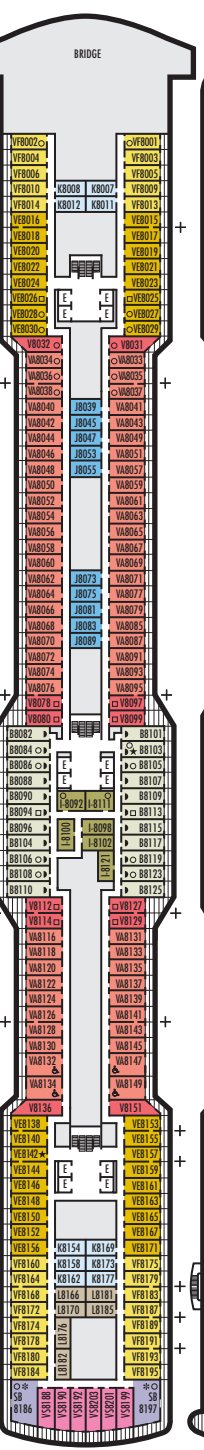

AS A B BC

Vista Suites: 2 lower beds convertible to 1 queen-size bed, shower, sitting area, private verandah, refrigerator, floor-to-ceiling windows.

VERANDAH STATEROOMS

VQ VS V VA VB

Verandah: 2 lower beds convertible to 1 queen-size bed, shower, sitting area, private verandah, floor-to-ceiling windows. All VH-category staterooms have partially obstructed views.

OCEAN VIEW STATEROOMS

FA FB

Family: 2 lower beds convertible to 1 queen-size bed, 1 sofa bed for 2 persons & 1 upper bed. 2 bathrooms — one with bathtub, shower, sink & toilet; one with shower & sink.

CQ C D E F

Large: 2 lower beds convertible to 1 queen-size bed, shower.

OO

Single: 1 lower bed, shower.

INTERIOR STATEROOMS

IQ I J K L

Large or Standard: 2 lower beds convertible to 1 queen-size bed, shower.

N

Large or Standard: 2 lower beds convertible to 1 queen-size bed, shower.

▼ Spa Suites and Staterooms. Opt for the serenity of a Spa Suite or Stateroom, featuring modern spa amenities.

NAVIGATION DECK
Staterooms 8001-8203