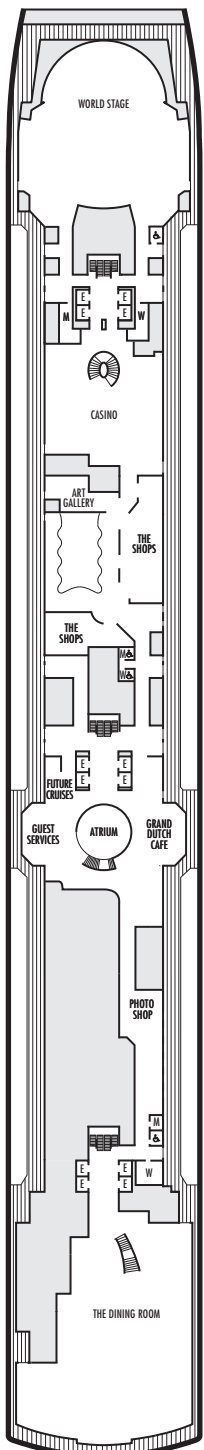

AS A B BC

Vista Suites: 2 lower beds convertible to 1 queen-size bed, shower, sitting area, private verandah, refrigerator, floor-to-ceiling windows.

VERANDAH STATEROOMS

VQ VS V VA VB

Verandah: 2 lower beds convertible to 1 queen-size bed, shower, sitting area, private verandah, floor-to-ceiling windows. All VH-category staterooms have partially obstructed views.

OCEAN VIEW STATEROOMS

FA FB

Family: 2 lower beds convertible to 1 queen-size bed, 1 sofa bed for 2 persons & 1 upper bed. 2 bathrooms — one with bathtub, shower, sink & toilet; one with shower & sink.

CQ C D E F

Large: 2 lower beds convertible to 1 queen-size bed, shower.

OO

Single: 1 lower bed, shower.

INTERIOR STATEROOMS

IQ I J K L

Large or Standard: 2 lower beds convertible to 1 queen-size bed, shower.

N

Large or Standard: 2 lower beds convertible to 1 queen-size bed, shower.

▼ Spa Suites and Staterooms. Opt for the serenity of a Spa Suite or Stateroom, featuring modern spa amenities.

PROMENADE DECK