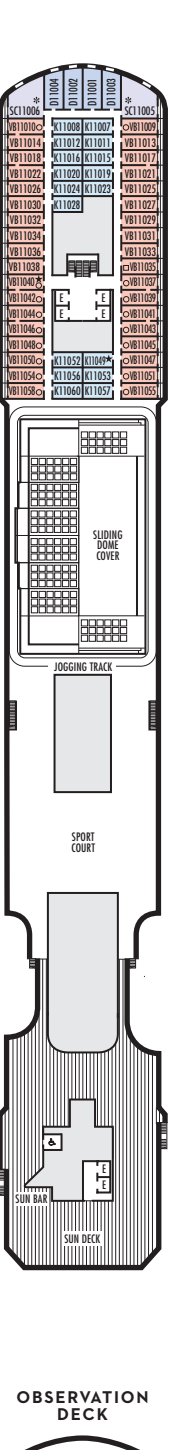

AS A B BC

Vista Suites: 2 lower beds convertible to 1 queen-size bed, shower, sitting area, private verandah, refrigerator, floor-to-ceiling windows.

VERANDAH STATEROOMS

VQ VS V VA VB

Verandah: 2 lower beds convertible to 1 queen-size bed, shower, sitting area, private verandah, floor-to-ceiling windows. All VH-category staterooms have partially obstructed views.

OCEAN VIEW STATEROOMS

FA FB

Family: 2 lower beds convertible to 1 queen-size bed, 1 sofa bed for 2 persons & 1 upper bed. 2 bathrooms — one with bathtub, shower, sink & toilet; one with shower & sink.

CQ C D E F

Large: 2 lower beds convertible to 1 queen-size bed, shower.

OO

Single: 1 lower bed, shower.

INTERIOR STATEROOMS

IQ I J K L

Large or Standard: 2 lower beds convertible to 1 queen-size bed, shower.

N

Large or Standard: 2 lower beds convertible to 1 queen-size bed, shower.

▼ Spa Suites and Staterooms. Opt for the serenity of a Spa Suite or Stateroom, featuring modern spa amenities.

SUN DECK
Staterooms 11001-11060