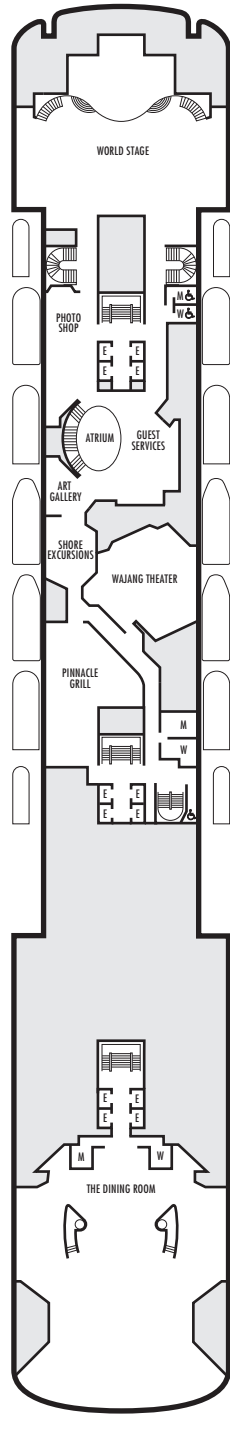

PROMENADE DECK