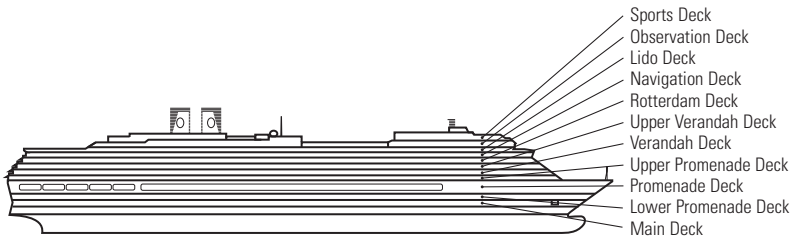

For information regarding stateroom bedding configurations and accessibility features on our ships please visit the [Accessibility](#) section of our website.