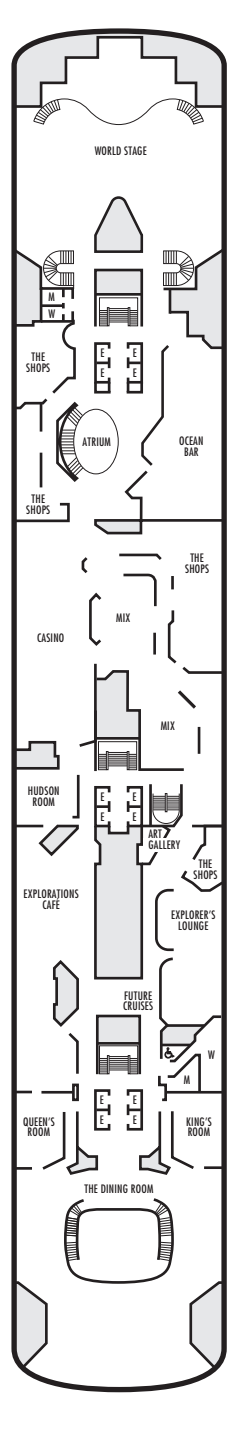

UPPER PROMENADE DECK