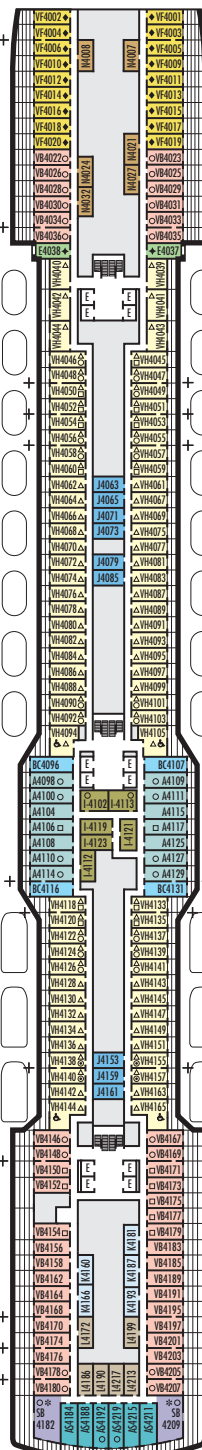

AS A B BC

Vista Suites: 2 lower beds convertible to 1 queen-size bed, shower, sitting area, private verandah, refrigerator, floor-to-ceiling windows.

VERANDAH STATEROOMS

VQ VS V VA VB

Verandah: 2 lower beds convertible to 1 queen-size bed, shower, sitting area, private verandah, floor-to-ceiling windows. All VH-category staterooms have partially obstructed views.

OCEAN VIEW STATEROOMS

FA FB

Family: 2 lower beds convertible to 1 queen-size bed, 1 sofa bed for 2 persons & 1 upper bed. 2 bathrooms — one with bathtub, shower, sink & toilet; one with shower & sink.

CQ C D E F

Large: 2 lower beds convertible to 1 queen-size bed, shower.

OO

Single: 1 lower bed, shower.

INTERIOR STATEROOMS

IQ I J K L

Large or Standard: 2 lower beds convertible to 1 queen-size bed, shower.

N

Large or Standard: 2 lower beds convertible to 1 queen-size bed, shower.

▼ Spa Suites and Staterooms. Opt for the serenity of a Spa Suite or Stateroom, featuring modern spa amenities.

BEETHOVEN DECK
Staterooms 4001-4219