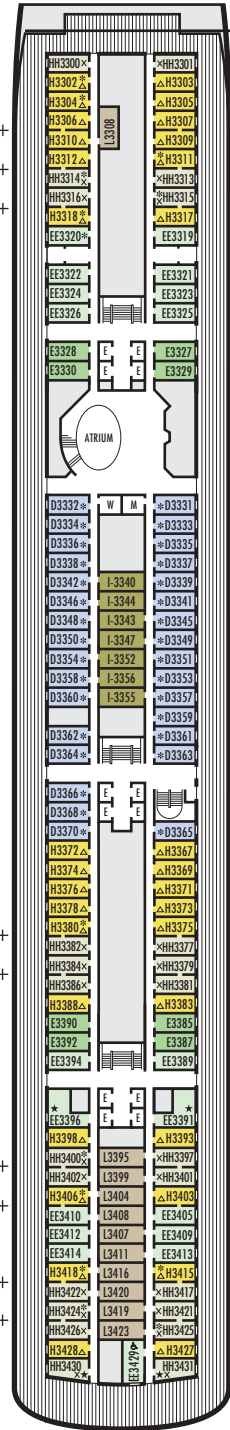

LOWER PROMENADE DECK

Staterooms 3300-3431