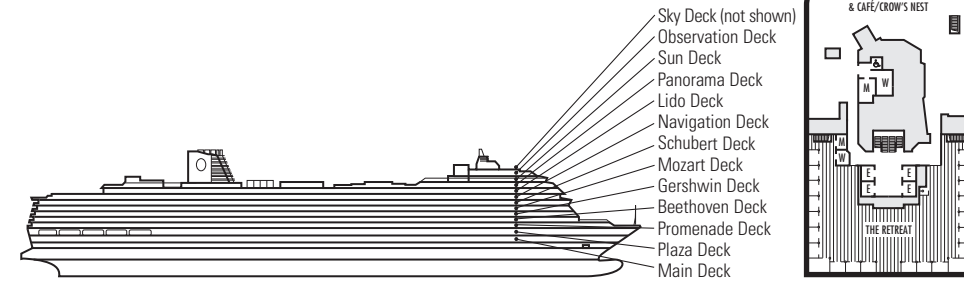

NIEUW STATENDAM

DECK PLANS & STATEROOMS

The deck plans are color-coded by category of stateroom, and the category letter precedes the stateroom number in each room. All staterooms are equipped with interactive LED television with On Demand movies, programming and multichannel music; mini-bar; mini-safe; data port; telephone.

Important Note: Not all staterooms within each category have the same furniture configuration and/or facilities. Appropriate symbols within the rooms on the deck plans describe differences from the stateroom descriptions below.

VERANDAH SUITES

PS

Pinnacle Suite: Bedroom with 1 king-size bed, oversized whirlpool bath & shower & additional shower stall, living room, dining room, dressing room, private verandah with whirlpool, pantry, 1 sofa bed for 2 persons, microwave, refrigerator, guest toilet, private stereo system, floor-to-ceiling windows.

Neptune Suites: 2 lower beds convertible to 1 king-size bed, bathroom with dual-sink vanity, full-size whirlpool bath & shower & additional shower stall, large sitting area, private verandah, floor-to-ceiling windows.

Signature Suites: 2 lower beds convertible to 1 king-size bed, 1 Murphy bed for 1 person, bathroom with dual-sink vanity, shower, large sitting area, private verandah, floor-to-ceiling windows.

Vista Suites: 2 lower beds convertible to 1 queen-size bed, shower, sitting area, private verandah, refrigerator, floor-to-ceiling windows.

VERANDAH STATEROOMS

Verandah: 2 lower beds convertible to 1 queen-size bed, shower, sitting area, private verandah, floor-to-ceiling windows. All VH-category staterooms have partially obstructed views.

OCEAN-VIEW STATEROOMS