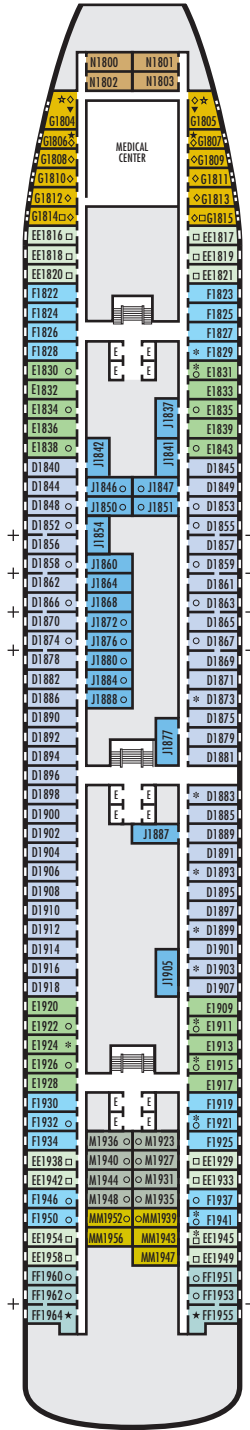

Important Note: Not all staterooms within each category have the same furniture configuration and/or facilities. Appropriate symbols within the rooms on the deck plans describe differences from the stateroom descriptions below.

VERANDAH SUITES

PS

Pinnacle Suite: Bedroom with 1 king-size bed, oversize whirlpool bath & shower, living room, dining room, dressing room, private verandah, pantry, 1 sofa bed for 2 persons, mini-bar, refrigerator, guest toilet, floor-to-ceiling windows.

SA SB

Neptune Suites: 2 lower beds convertible to 1 king-size bed, whirlpool bath & shower, large sitting area, dressing room, private verandah, 1 sofa bed for 2 persons, mini-bar, refrigerator, floor-to-ceiling windows.

Vista Suites: 2 lower beds convertible to 1 queen-size bed, whirlpool bath & shower, sitting area, private verandah, mini-bar, refrigerator, floor-to-ceiling windows.

OCEAN-VIEW STATEROOMS

C

Large: 2 lower beds convertible to 1 queen-size bed, shower.

D DA DD E EE

F FF

Large: 2 lower beds convertible to 1 queen-size bed, bathtub & shower.

G H HH

INTERIOR STATEROOMS

I J K L M

Large: 2 lower beds convertible to 1 queen-size bed, shower.

DOLPHIN DECK

Staterooms 1800-1964