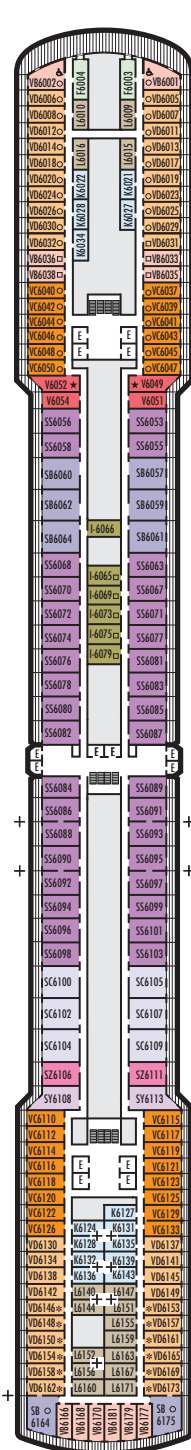

VERANDAH STATEROOMS

VQ* VT* V VA VB

Verandah: 2 lower beds convertible to 1 queen-size bed, bathtub & shower, sitting area, private verandah, floor-to-ceiling windows. VT staterooms have viewing balconies.

OCEAN-VIEW STATEROOMS

CQ* C D DD E

Large: 2 lower beds convertible to 1 queen-size bed, bathtub & shower.

G H HH

Large: 2 lower beds convertible to 1 queen-size bed, bathtub & shower, floor-to-ceiling windows. All G-category staterooms have partial sea views. All H- & HH-category staterooms have fully obstructed views.

INTERIOR STATEROOMS

IQ* I J K L

Large or Standard: 2 lower beds convertible to 1 queen-size bed, shower. Staterooms IQ10043 and IQ10044 have fully obstructed views.

▼ Spa Suites and Staterooms. Opt for the serenity of a Spa Suite or Stateroom, featuring modern spa amenities.

UPPER VERANDAH DECK
Staterooms 6001-6181