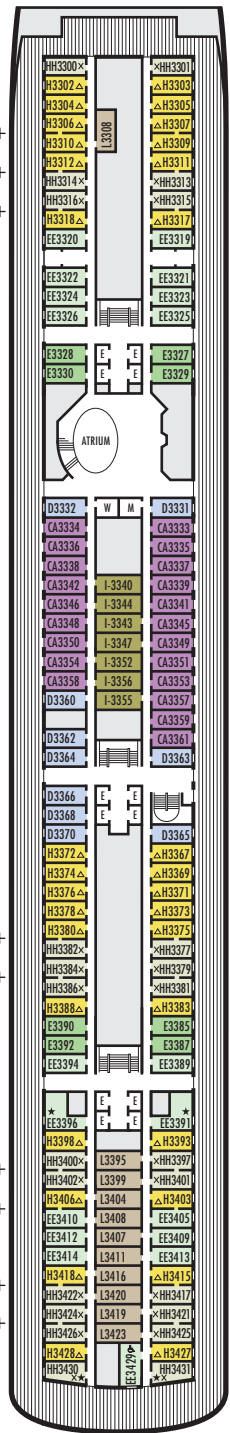

INTERIOR STATEROOMS

I J K L M
MM N
Large: 2 lower beds convertible to 1 queen-size bed, shower.

DOLPHIN DECK
Staterooms 1800-1964

MAIN DECK
Staterooms 2500-2715

LOWER PROMENADE DECK
Staterooms 3300-3431

PROMENADE DECK