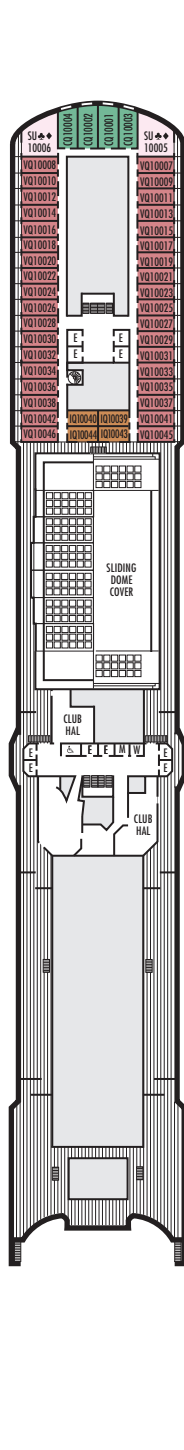

VERANDAH STATEROOMS

VQ* VT* V VA VB

Verandah: 2 lower beds convertible to 1 queen-size bed, bathtub & shower, sitting area, private verandah, floor-to-ceiling windows. VT staterooms have viewing balconies.

OCEAN-VIEW STATEROOMS

CQ* C D DD E

Large: 2 lower beds convertible to 1 queen-size bed, bathtub & shower.

G H HH

Large: 2 lower beds convertible to 1 queen-size bed, bathtub & shower, floor-to-ceiling windows. All G-category staterooms have partial sea views. All H- & HH-category staterooms have fully obstructed views.

INTERIOR STATEROOMS

IQ* I J K L

Large or Standard: 2 lower beds convertible to 1 queen-size bed, shower. Staterooms IQ10043 and IQ10044 have fully obstructed views.

▼ Spa Suites and Staterooms. Opt for the serenity of a Spa Suite or Stateroom, featuring modern spa amenities.

PANORAMA DECK
Staterooms 10001-10046