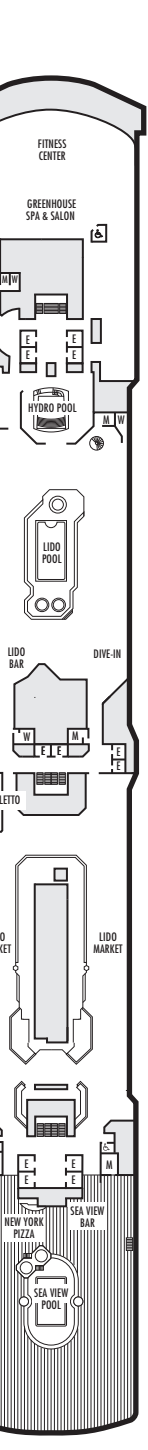

VERANDAH STATEROOMS

VQ* VT* V VA VB

Verandah: 2 lower beds convertible to 1 queen-size bed, bathtub & shower, sitting area, private verandah, floor-to-ceiling windows. VT staterooms have viewing balconies.

OCEAN-VIEW STATEROOMS

CQ* C D DD E

Large: 2 lower beds convertible to 1 queen-size bed, bathtub & shower.

G H HH

Large: 2 lower beds convertible to 1 queen-size bed, bathtub & shower, floor-to-ceiling windows. All G-category staterooms have partial sea views. All H- & HH-category staterooms have fully obstructed views.

INTERIOR STATEROOMS

IQ* I J K L

Large or Standard: 2 lower beds convertible to 1 queen-size bed, shower. Staterooms IQ10043 and IQ10044 have fully obstructed views.

▼ Spa Suites and Staterooms. Opt for the serenity of a Spa Suite or Stateroom, featuring modern spa amenities.

LIDO DECK