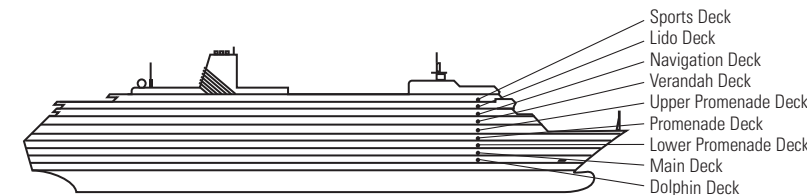

SHIP SPECIFICATIONS & FACILITIES

- 1,432 Guests
- 604 Crew
- 61,214 Gross Tons
- 780 Feet Long
- 9 Guest Decks
- Wraparound Promenade Deck
- 6 Restaurants & Cafes
- 6 Entertainment Venues
- 7 Lounges/Bars
- 2 Outdoor Swimming Pools (one with sliding glass roof)
- Spa & Salon
- Fitness Center
- Suite Lounge
- Duty-free Shops
- Library/Internet Cafe
- Onboard Wi-Fi Access
- Casino
- Sport Courts