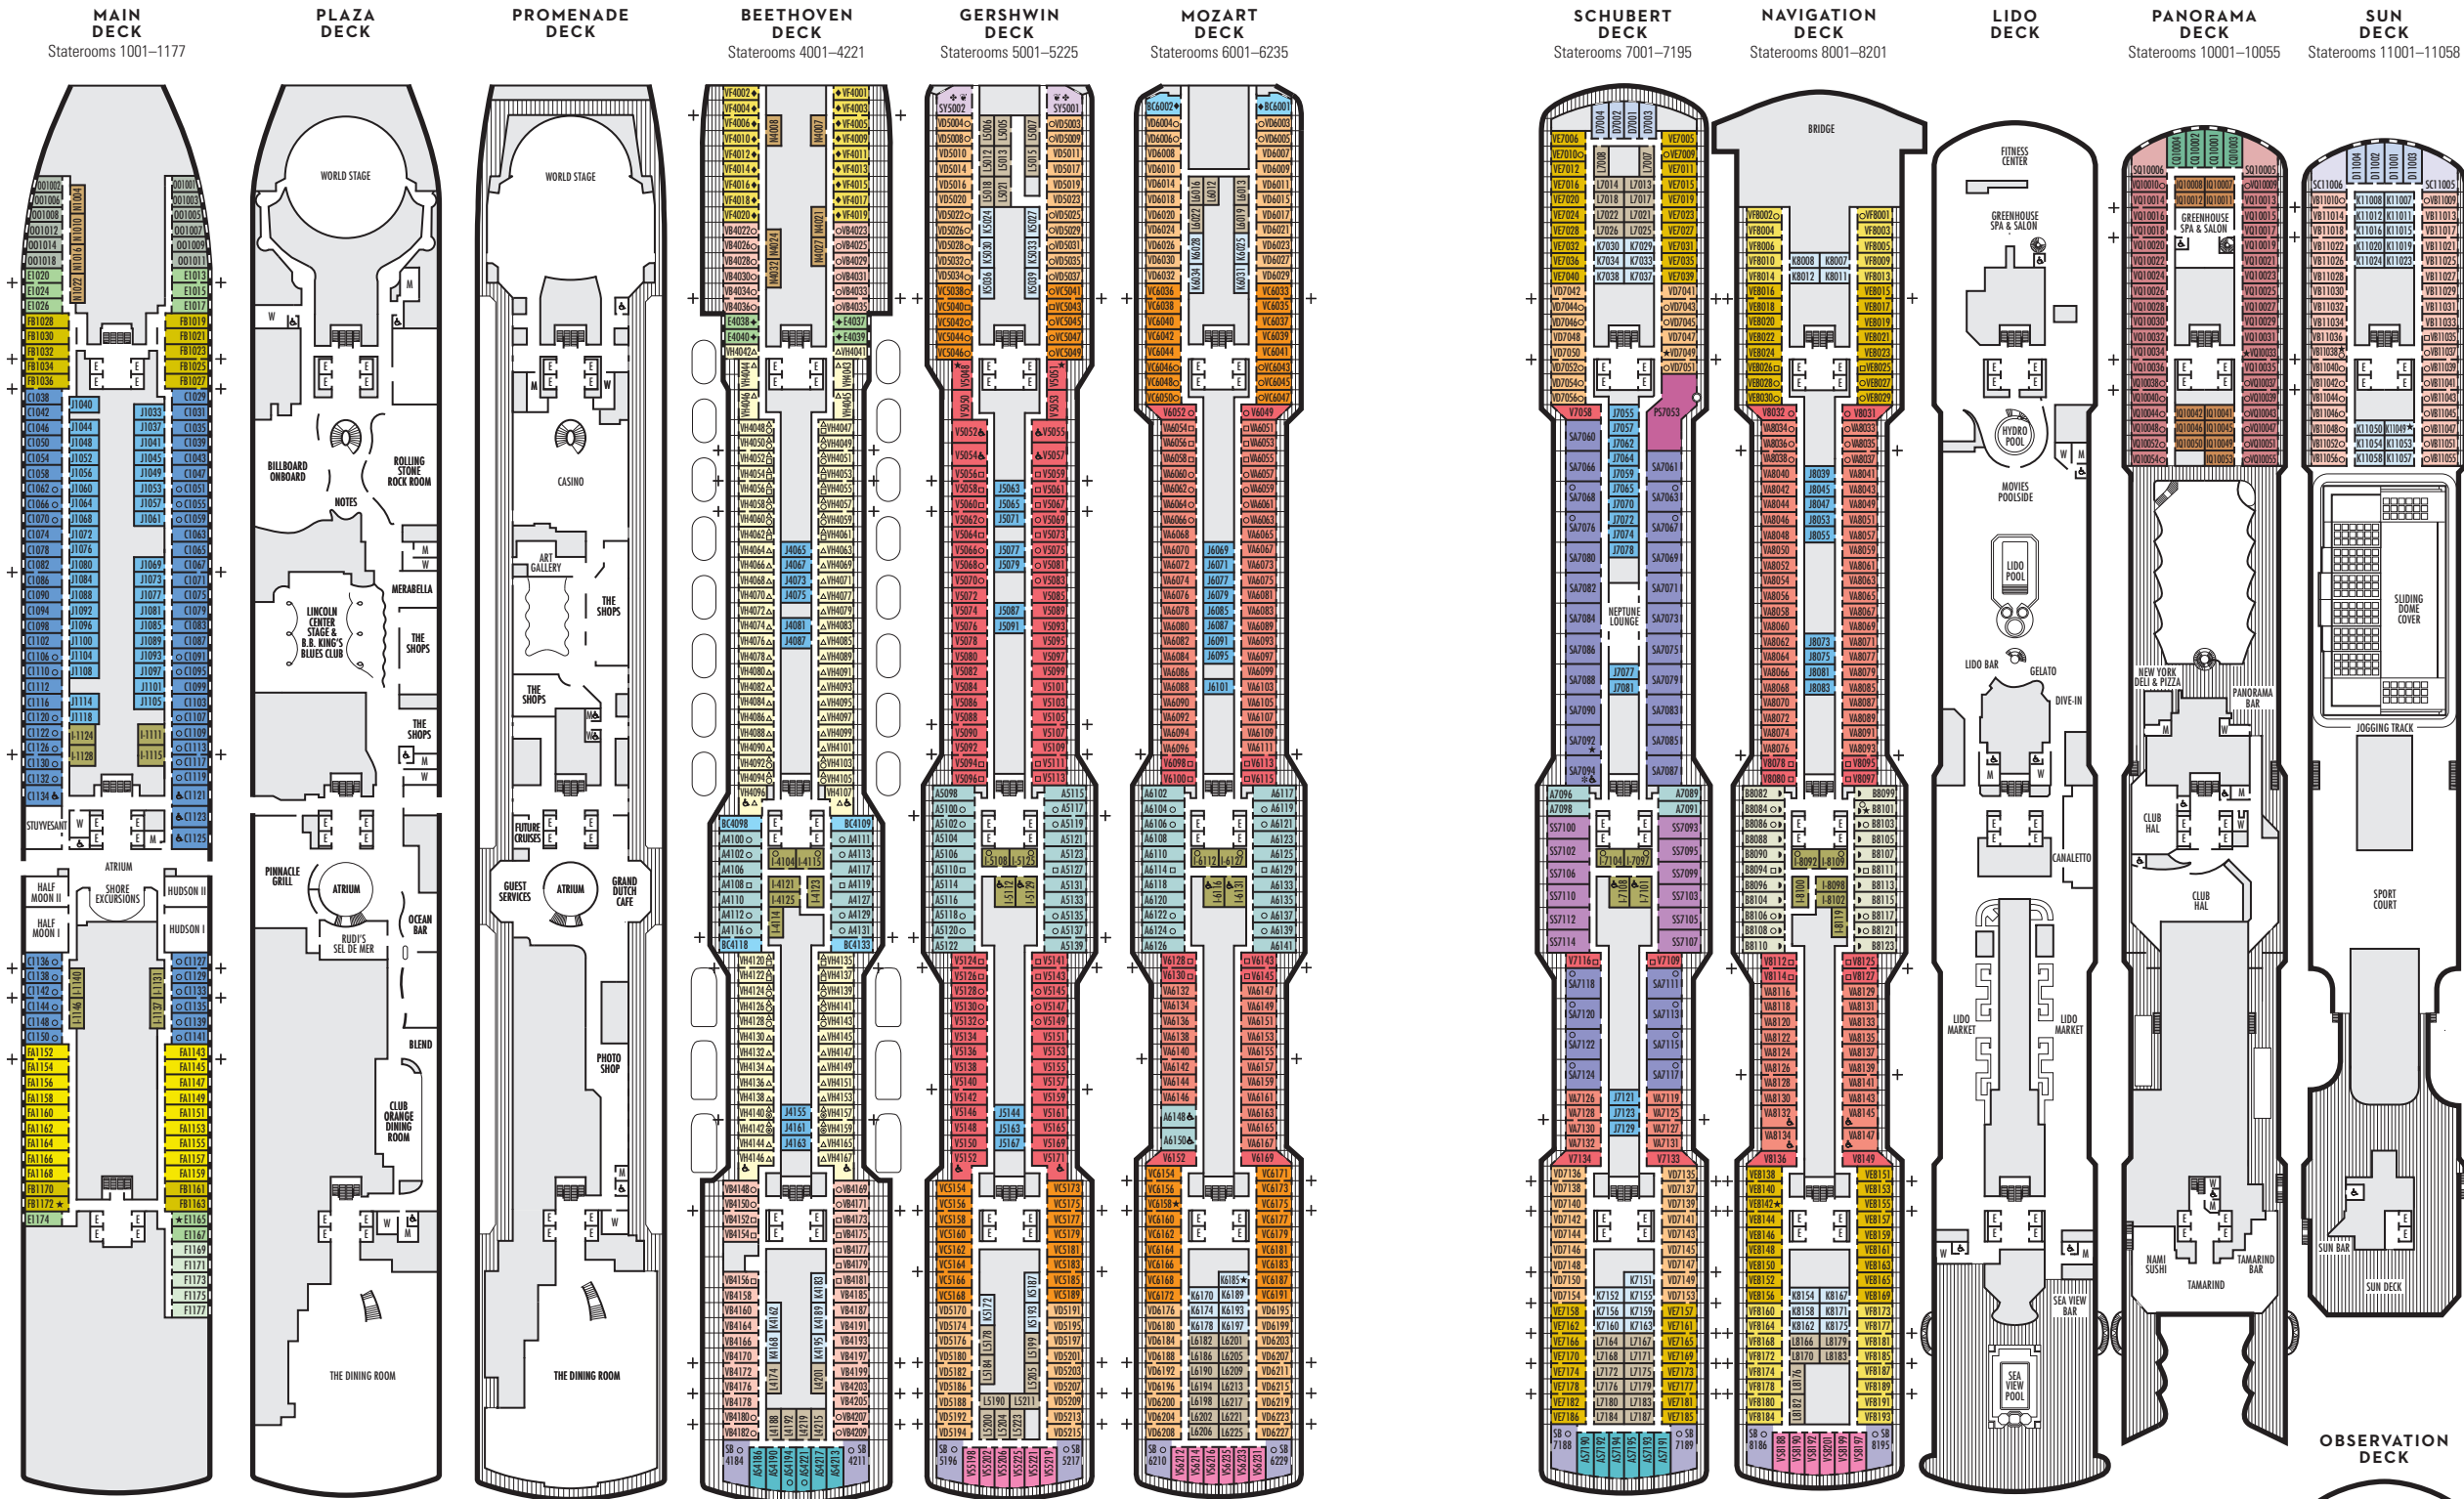

KONINGS DAM

DECK PLANS & STATEROOMS

The deck plans are color-coded by category of stateroom, and the category letter precedes the stateroom number in each room. All staterooms are equipped with interactive LED television with On Demand movies, programming and multichannel music; mini-bar; mini-safe; data port; telephone.

Important Note: Not all staterooms within each category have the same furniture configuration and/or facilities. Appropriate symbols within the rooms on the deck plans describe differences from the stateroom descriptions below.

VERANDAH SUITES

PS

Pinnacle Suite: Bedroom with 1 king-size bed, oversized whirlpool bath & shower & additional shower stall, living room, dining room, dressing room, private verandah with whirlpool, pantry, 1 sofa bed for 2 persons, microwave, refrigerator, guest toilet, private stereo system, floor-to-ceiling windows.

SQ* SA SB SC

Neptune Suites: 2 lower beds convertible to 1 king-size bed, bathroom with dual-sink vanity, full-size whirlpool bath & shower & additional shower stall, large sitting area, private verandah, floor-to-ceiling windows.

SS SY

Signature Suites: 2 lower beds convertible to 1 king-size bed, 1 Murphy bed for 1 person, 1 sofa bed for 1 person, bathroom with dual-sink vanity, full-size whirlpool bath & shower & additional shower stall, large sitting area, private verandah, floor-to-ceiling windows.

AS A B BC

Vista Suites: 2 lower beds convertible to 1 queen-size bed, shower, sitting area, private verandah, refrigerator, floor-to-ceiling windows.

VERANDAH STATEROOMS

VQ* VS V VA VB

Verandah: 2 lower beds convertible to 1 queen-size bed, shower, sitting area, private verandah, floor-to-ceiling windows. All VH-category staterooms have partially obstructed views.

OCEAN-VIEW STATEROOMS

FA FB

Family: 2 lower beds convertible to 1 queen-size bed, 1 sofa bed for 2 persons & 1 upper bed. 2 bathrooms — one with bathtub, shower, sink & toilet; one with shower & sink.

CQ* C D E F

Large: 2 lower beds convertible to 1 queen-size bed, shower.

OO

Single: 1 lower bed, shower.

INTERIOR STATEROOMS

IQ* I J K L

Large or Standard: 2 lower beds convertible to 1 queen-size bed, shower.

▼ Spa Suites and Staterooms. Opt for the serenity of a Spa Suite or Stateroom, featuring modern spa amenities.

STATEROOM SYMBOL LEGEND

- Quad (2 lower beds, 1 sofa bed, 1 upper)
- Triple (2 lower beds, 1 upper)
- Triple (2 lower beds, 1 sofa bed)
- ⊕ Double (2 lower beds convertible to 1 king-size bed, no Murphy bed, no sofa bed)
- △ Partially obstructed view
- ⊕ Connecting rooms
- Floor-to-ceiling windows
- ✱ Shower only
- Uncovered verandah
- Staterooms have solid steel verandah railings instead of clear-view Plexiglas® railings
- ✱ Suites have part solid steel, part clear-view Plexiglas® verandah railings

ACCESSIBILITY STATEROOM SYMBOL LEGEND