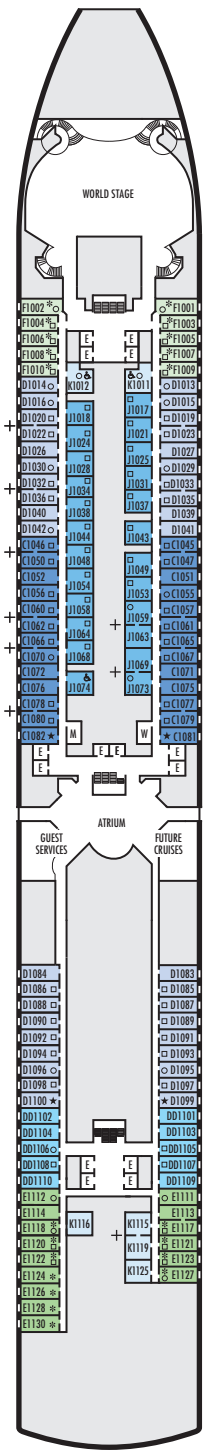

VERANDAH STATEROOMS

VQ* VT* V VA VB

Verandah: 2 lower beds convertible to 1 queen-size bed, bathtub & shower, sitting area, private verandah, floor-to-ceiling windows. VT staterooms have viewing balconies.

OCEAN-VIEW STATEROOMS

CQ* C D DD E

Large: 2 lower beds convertible to 1 queen-size bed, bathtub & shower.

G H HH

Large: 2 lower beds convertible to 1 queen-size bed, bathtub & shower, floor-to-ceiling windows. All G-category staterooms have partial sea views. All H- & HH-category staterooms have fully obstructed views.

INTERIOR STATEROOMS

IQ* I J K L

Large or Standard: 2 lower beds convertible to 1 queen-size bed, shower. Staterooms IQ10043 and IQ10044 have fully obstructed views.

▼ Spa Suites and Staterooms. Opt for the serenity of a Spa Suite or Stateroom, featuring modern spa amenities.

MAIN DECK
Staterooms 1001-1137