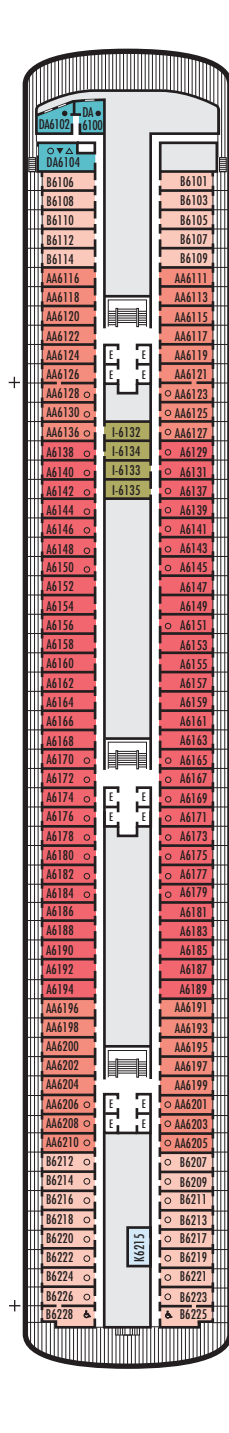

VERANDAH DECK
Staterooms 6100-6228